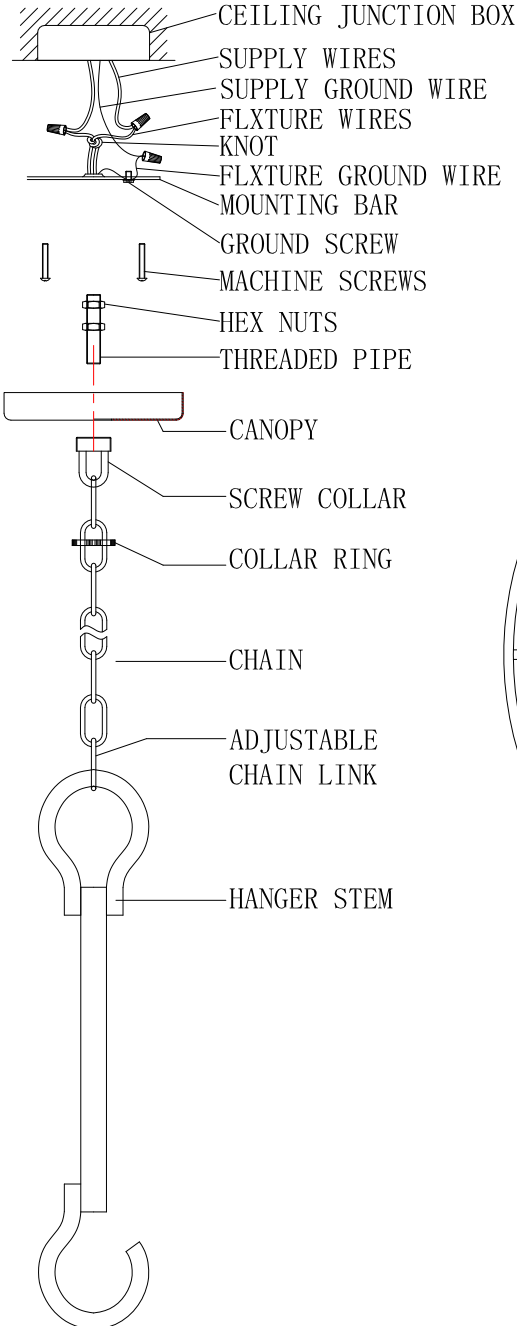

CRYSTORAMA

1958
 95 Cantiague Rock Road, Westbury NY 11590
 ph:516.931.9090 fax:516.931.1254
 info@crystorama.com www.crystorama.com

MODEL#:9224-EB ASSEMBLY AND DRESSING INSTRUCTIONS

All electrical components must be installed by a licensed electrician in accordance with the National Electric Code and the appropriate local electrical codes.

You will need 5 - Cand. Bulb
 40 Watts Recommended
 60 Watts Max
 Bulb not included

A = (1X40mm Ba11+2X10mm Ba11) X1PC