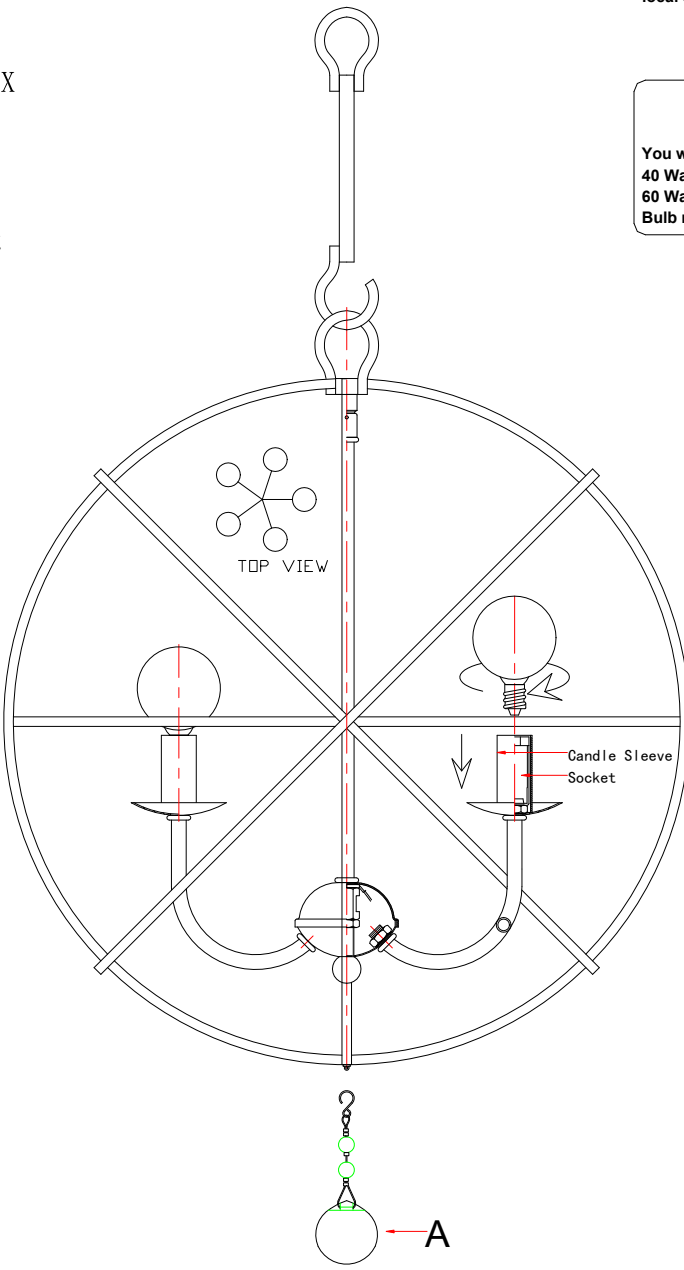

CRYSTORAMA

1958
 95 Cantiague Rock Road, Westbury NY 11590
 ph:516.931.9090 fax:516.931.1254
 info@crystorama.com www.crystorama.com

MODEL#:9224-EB ASSEMBLY AND DRESSING INSTRUCTIONS

All electrical components must be installed by a licensed electrician in accordance with the National Electric Code and the appropriate local electrical codes.

You will need 5 - Cand. Bulb
 40 Watts Recommended
 60 Watts Max
 Bulb not included

A = (1X40mm Ba11+2X10mm Ba11) X1PC