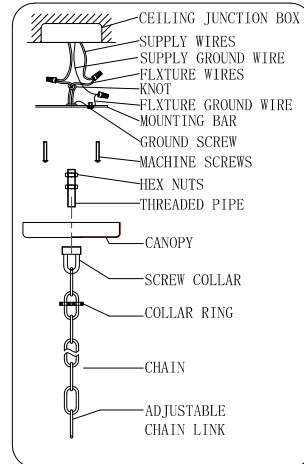

Electrical Danger Turn Power Off

All electrical components must be installed by a licensed electrician in accordance with the National Electric Code and the appropriate local electrical codes.

You will need 1 - Med.Bulb
Recommended 100Watts
Bulb not included

For Ceiling

For Hanging

A= (1X40mm Ball)X1

2015-03-26