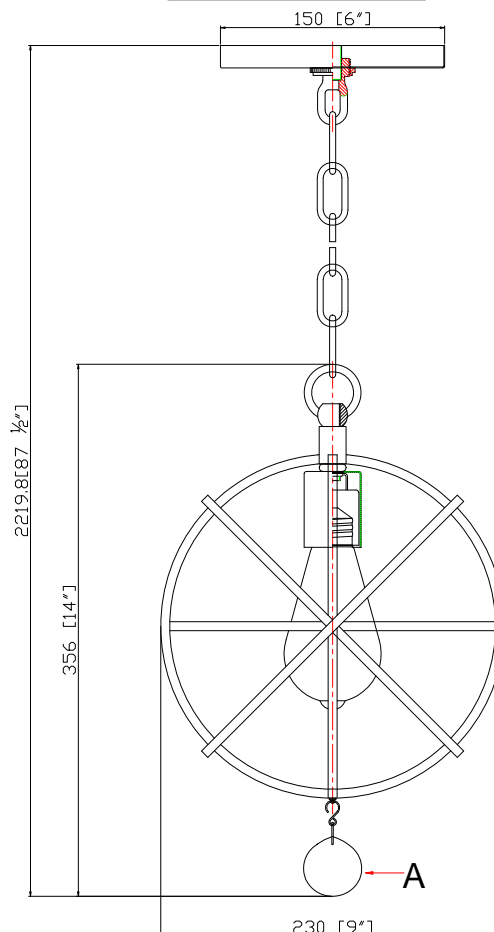

Electrical Danger Turn Power Off

All electrical components must be installed by a licensed electrician in accordance with the National Electric Code and the appropriate local electrical codes.

You will need 1 - Med.Bulb
Recommended 100Watts
Bulb not included

For Ceiling

For Hanging

A= (1X40mm Ball)X1

2015-03-26