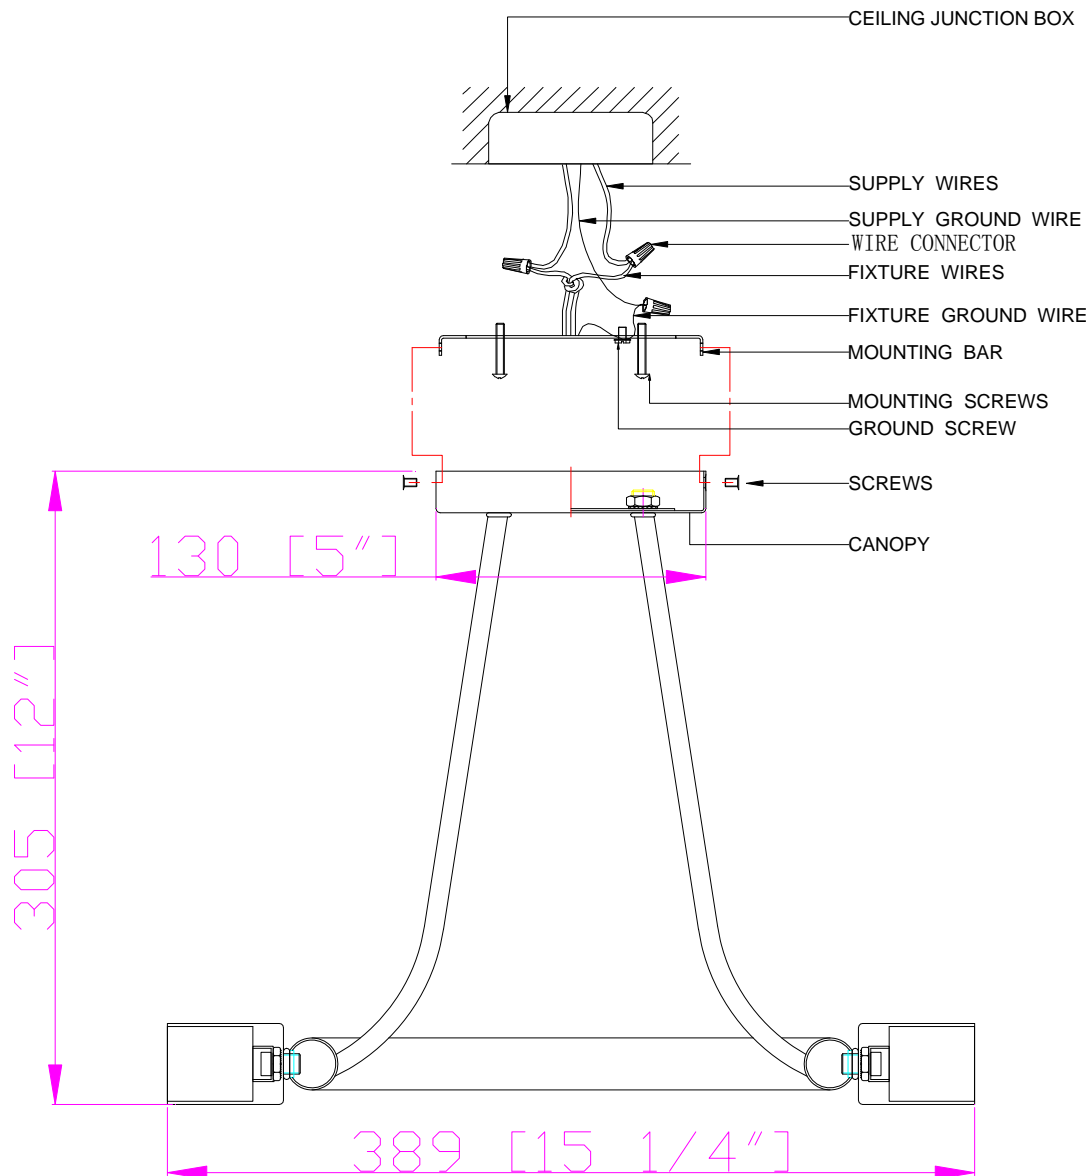

CRYSTORAMA

1958
95 Cantiague Rock Road, Westbury NY 11590
ph:516.931.9090 fax:516.931.1254
info@crystorama.com www.crystorama.com

MODEL#:9043-CZ ASSEMBLY AND DRESSING INSTRUCTIONS

All electrical components must be installed by a licensed electrician in accordance with the National Electric Code and the appropriate local electrical codes.

You will need 8 - Med.Bulb
Recommended 60Watts
Bulb not included.

2015-12-08