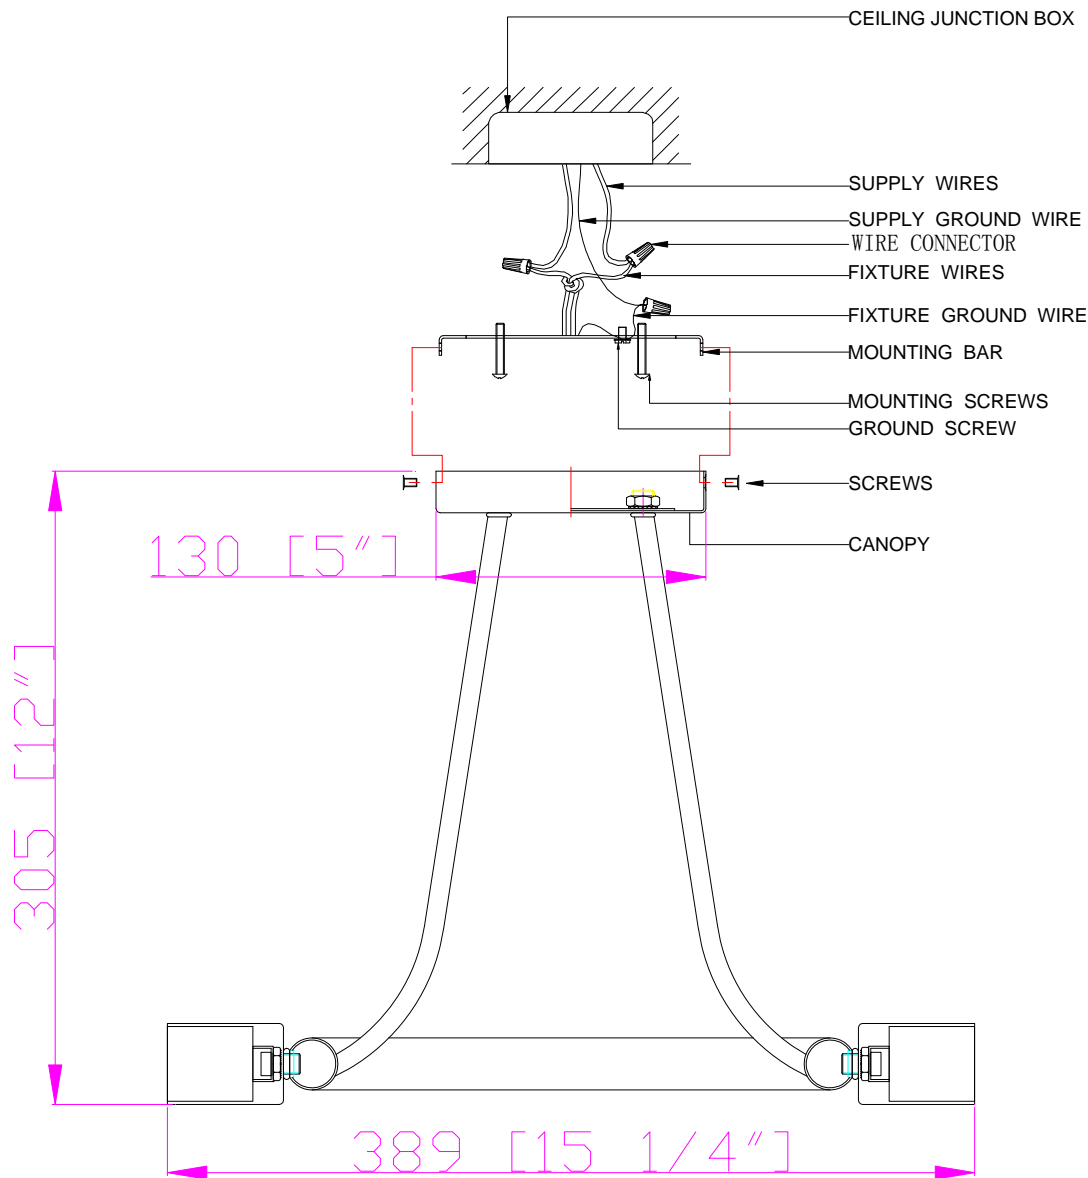

CRYSTORAMA

1958
95 Cantiague Rock Road, Westbury NY 11590
ph:516.931.9090 fax:516.931.1254
info@crystorama.com www.crystorama.com

MODEL#:9043-CZ ASSEMBLY AND DRESSING INSTRUCTIONS

All electrical components must be installed by a licensed electrician in accordance with the National Electric Code and the appropriate local electrical codes.

You will need 8 - Med.Bulb
Recommended 60Watts
Bulb not included.

2015-12-08