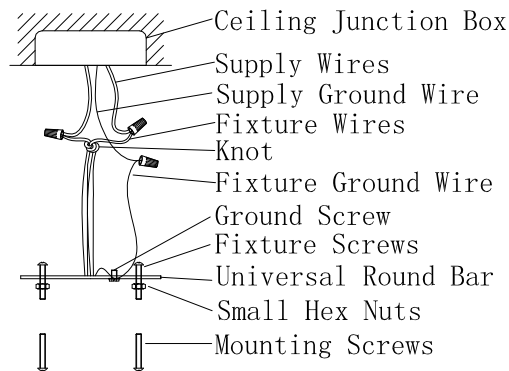

All electrical components must be installed by a licensed electrician in accordance with the National Electric Code and the appropriate local electrical codes.

You will need 3 - Cand.Bulb
40 Watts Recommended
60Watts Max
Bulb not included.