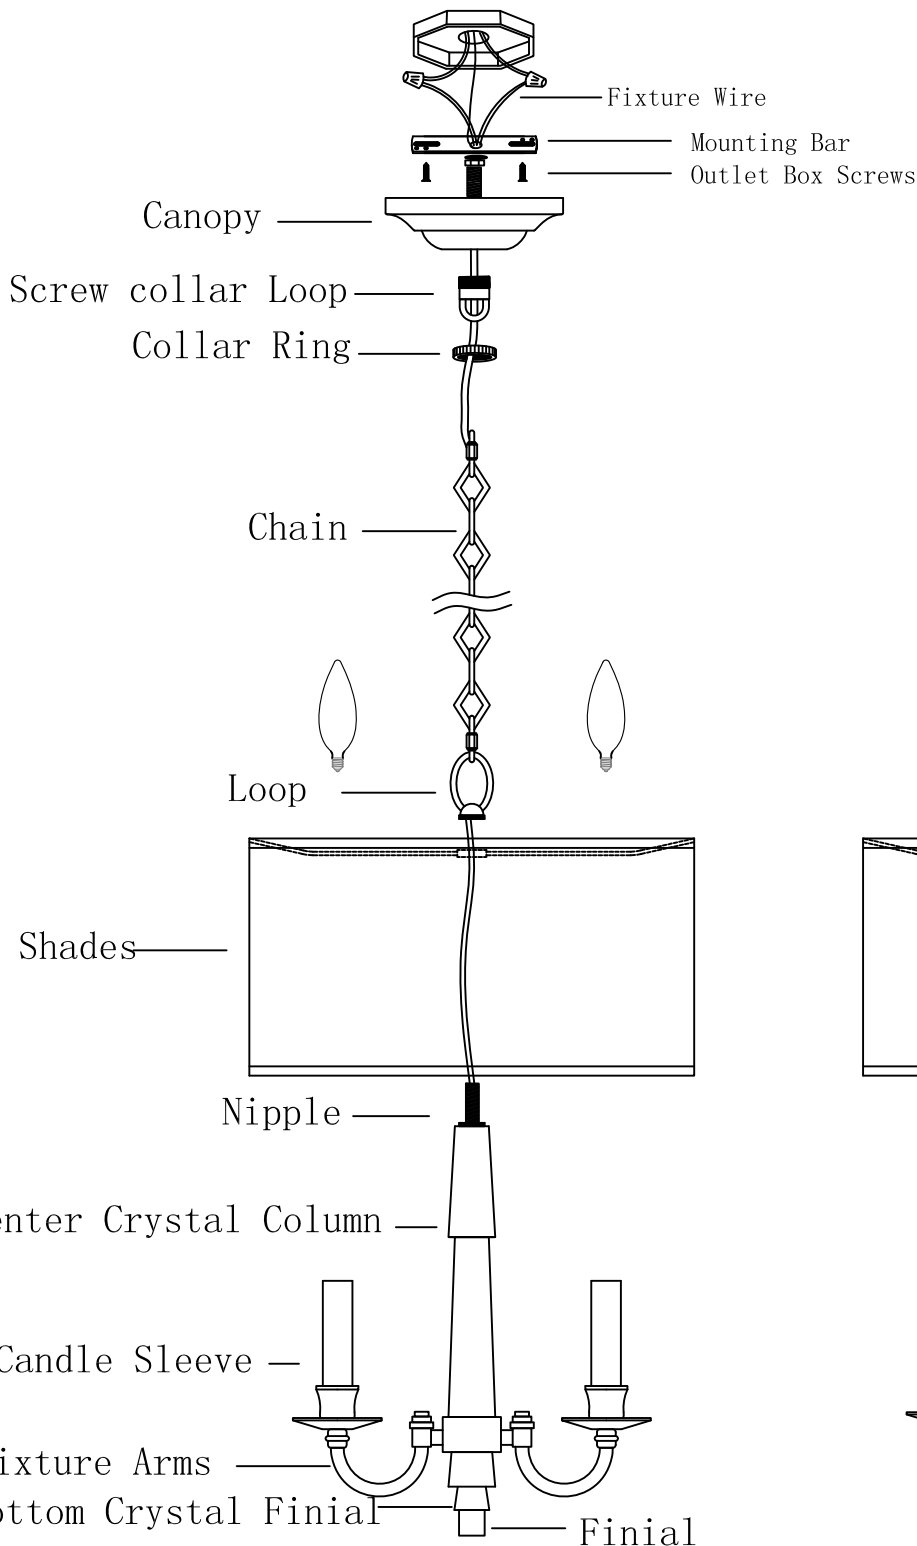

CRYSTORAMA

95 Cantiague Rock Road, Westbury NY 11590
 ph:516.931.9090 fax:516.931.1254
 info@crystorama.com www.crystorama.com

MODEL#: 8704-AG
ASSEMBLY AND DRESSING INSTRUCTIONS

IMPORTANT

TURN OFF THE POWER AT THE MAIN FUSE OR CIRCUIT BREAKER BOX BEFORE STARTING INSTALLATION

For Hanging

You will need 4-Cand. BULB
 60 watts Max
 Bulb not included

For Ceiling