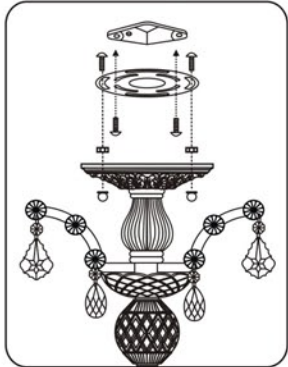

CRYST RAMA

1958

95 Cantiague Rock Road, Westbury NY 11590

ph:516.931.9090 fax: 516. 931.1254

info@crystorama.com www.crystorama.com

MODEL#:4439-CH-CL-MWP ASSEMBLY AND DRESSING INSTRUCTIONS

For Ceiling

For Hanging

WARNING:

Electrical Danger Turn Power Off

All electrical components must be installed by a licensed electrician in accordance with the National Electric Code and the appropriate local electrical codes.

You will need 6 - Cand.Bulb
40 Watts Recommended
60 Watts Max
Bulb not included.

A= 50mm*4sets

B= (14mm+63mm)*18sets

C= (14mm*3+63mm)*36sets

D= (14mm*2+63mm)*12sets

E= (14mm*4+63mm)*24sets

F= (14mm+50mm)*18sets

G= (14mm*2+50mm)*24sets

H= (14mm*4)*12sets

I= (14mm*6)*12sets

J= (14mm*8)*12sets

K= (14mm*4+40mm)*1pc