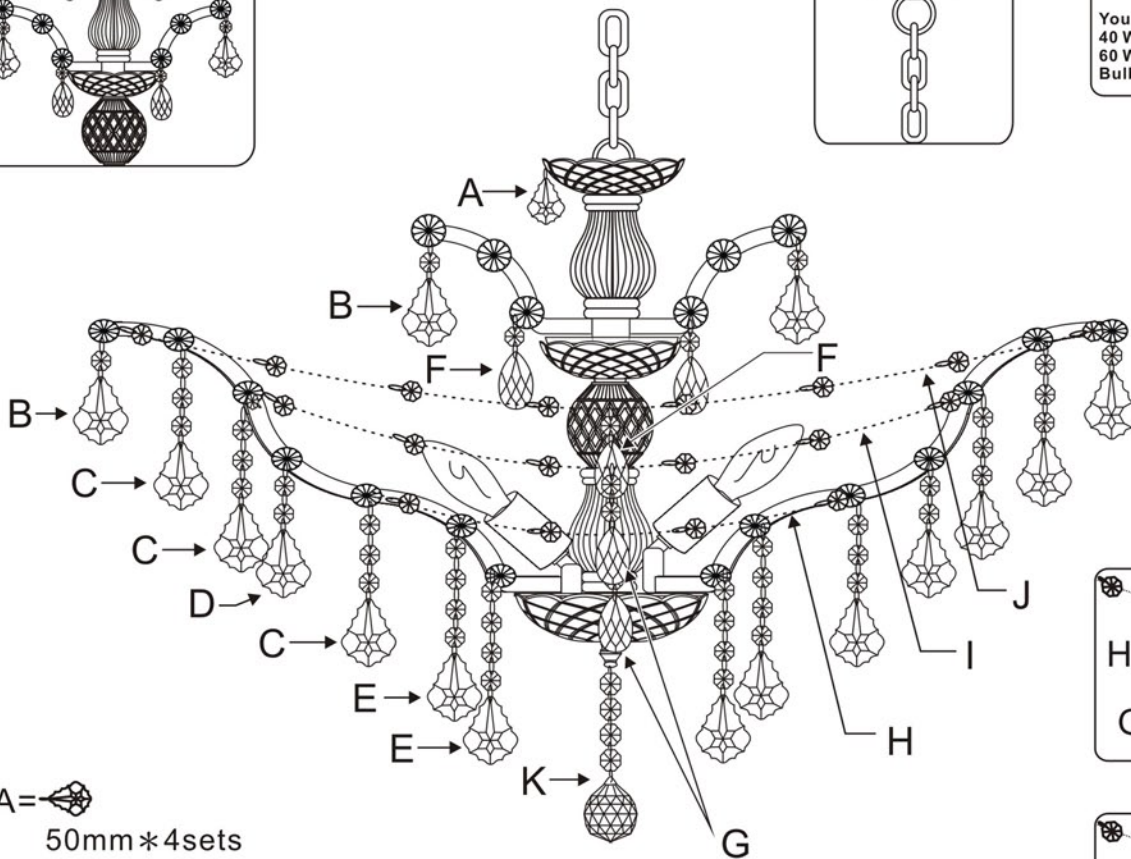

CRYST RAMA

1958

95 Cantiague Rock Road, Westbury NY 11590

ph:516.931.9090 fax: 516. 931.1254

info@crystorama.com www.crystorama.com

MODEL#:4439-CH-CL-MWP ASSEMBLY AND DRESSING INSTRUCTIONS

For Ceiling

For Hanging

WARNING:

Electrical Danger Turn Power Off

All electrical components must be installed by a licensed electrician in accordance with the National Electric Code and the appropriate local electrical codes.

You will need 6 - Cand.Bulb
40 Watts Recommended
60 Watts Max
Bulb not included.

A= 50mm*4sets

B= (14mm+63mm)*18sets

C= (14mm*3+63mm)*36sets

D= (14mm*2+63mm)*12sets

E= (14mm*4+63mm)*24sets

F= (14mm+50mm)*18sets

G= (14mm*2+50mm)*24sets

H= (14mm*4)*12sets

I= (14mm*6)*12sets

J= (14mm*8)*12sets

K= (14mm*4+40mm)*1pc