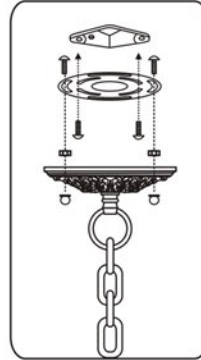

WARNING:

Electrical Danger Turn Power Off

All electrical components must be installed by a licensed electrician in accordance with the National Electric Code and the appropriate local electrical codes.

You will need 6 - Cand.Bulb
40 Watts Recommended
60 Watts Max
Bulb not included.

A= 50mm*4sets

B= (14mm+63mm)*18sets

C= (14mm*3+63mm)*36sets

D= (14mm*2+63mm)*12sets

E= (14mm*4+63mm)*24sets

F= (14mm+50mm)*18sets

G= (14mm*2+50mm)*24sets

H= (14mm*4)*12sets

I= (14mm*6)*12sets

J= (14mm*8)*12sets

K= (14mm*4+40mm)*1pc