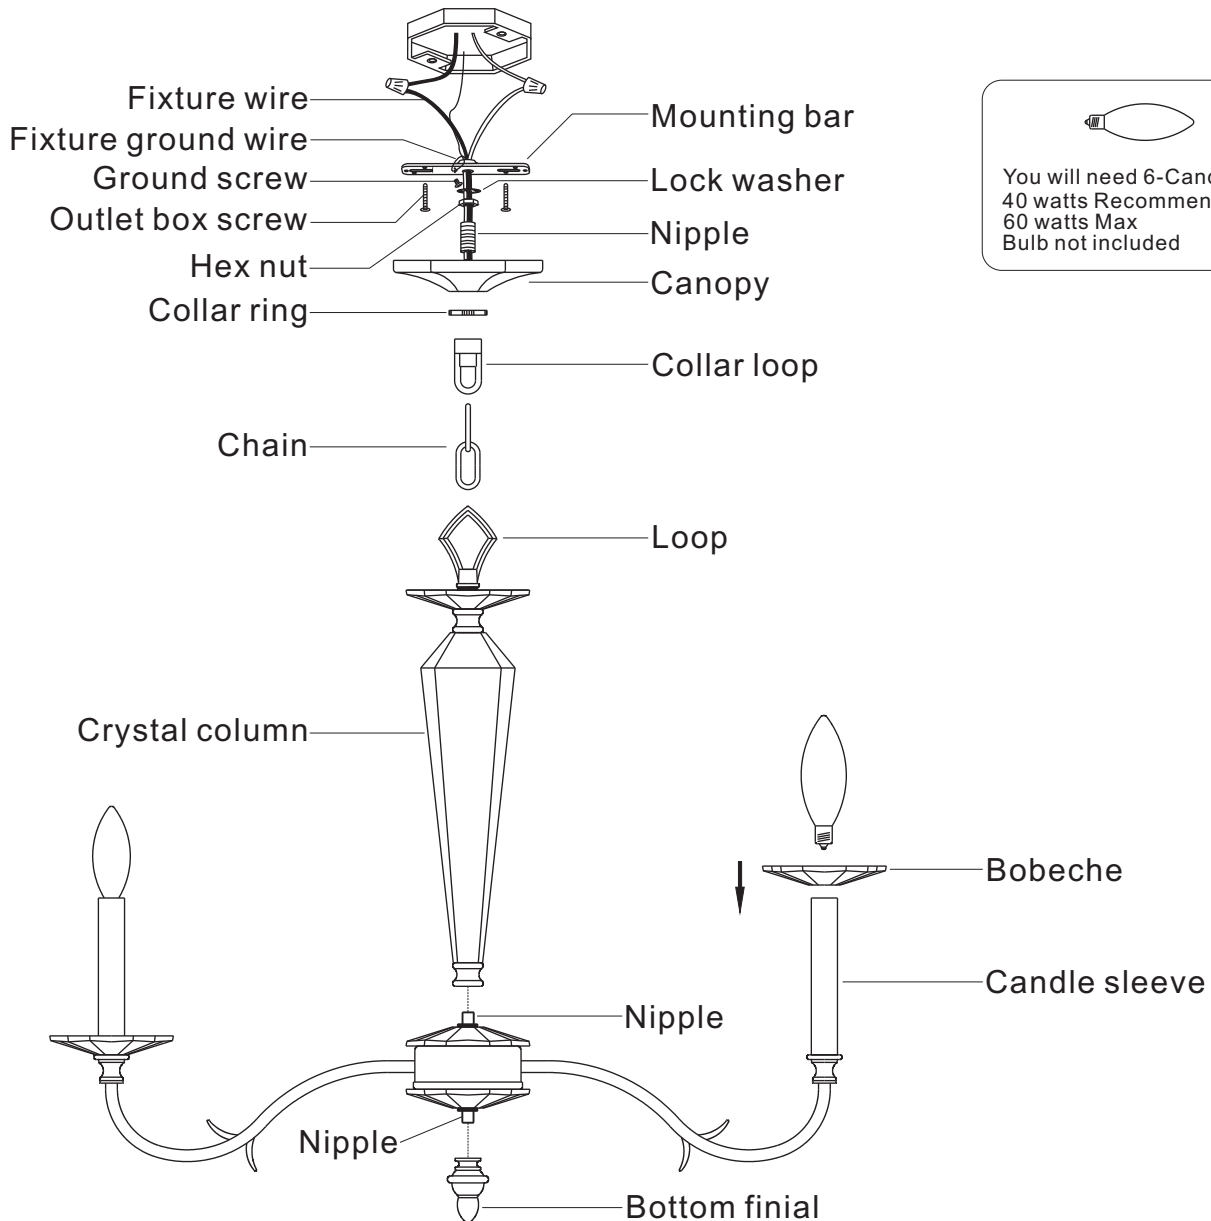

CRYSTORAMA

1958

95 Cantiague Rock Road, Westbury NY 11590
ph:516.931.9090 fax:516.931.1254
info@crystorama.com www.crystorama.com

MODEL#: 2236-PW ASSEMBLY AND DRESSING INSTRUCTIONS

IMPORTANT

TURN OFF THE POWER AT THE MAIN
FUSE OR CIRCUIT BREAKER BOX
BEFORE STARTING INSTALLATION

You will need 6-Cand.BULB
40 watts Recommended
60 watts Max
Bulb not included