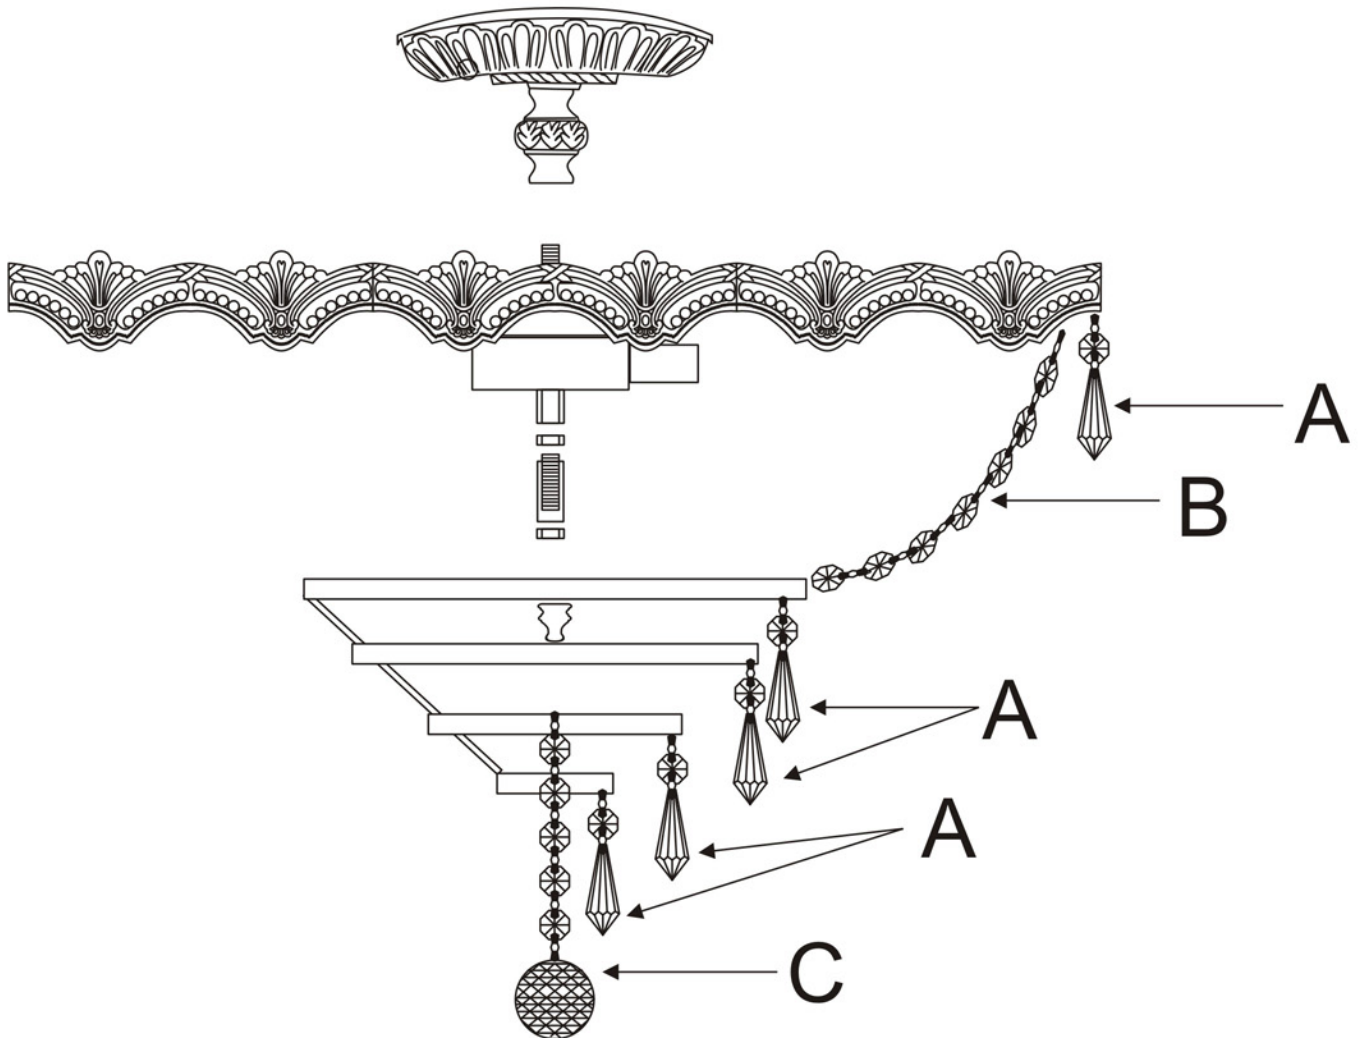

1958

CRYSTORAMA

LIGHTING GROUP

95 Cantiague Rock Road Westbury, NY 11590 Tel:(516) 931-9090 Fax:(516) 931-1254 www.crystorama.com

MODEL#:1485 ASSEMBLY AND DRESSING INSTRUCTIONS

WARNING:

Electrical Danger Turn Power Off

All electrical components must be installed by a licensed electrician in accordance with the National Electric Code and the appropriate local electrical codes.

A =  (14mm+38mm)X224sets

B =  (28mm+26mm+24mm+20mm +18mm+16mm)X50sets

C =  (14mmX5+40mm)X1pc

You will need 5 - Cand. Bulb
40 Watts Recommended
60 Watts Max
Bulb not included.