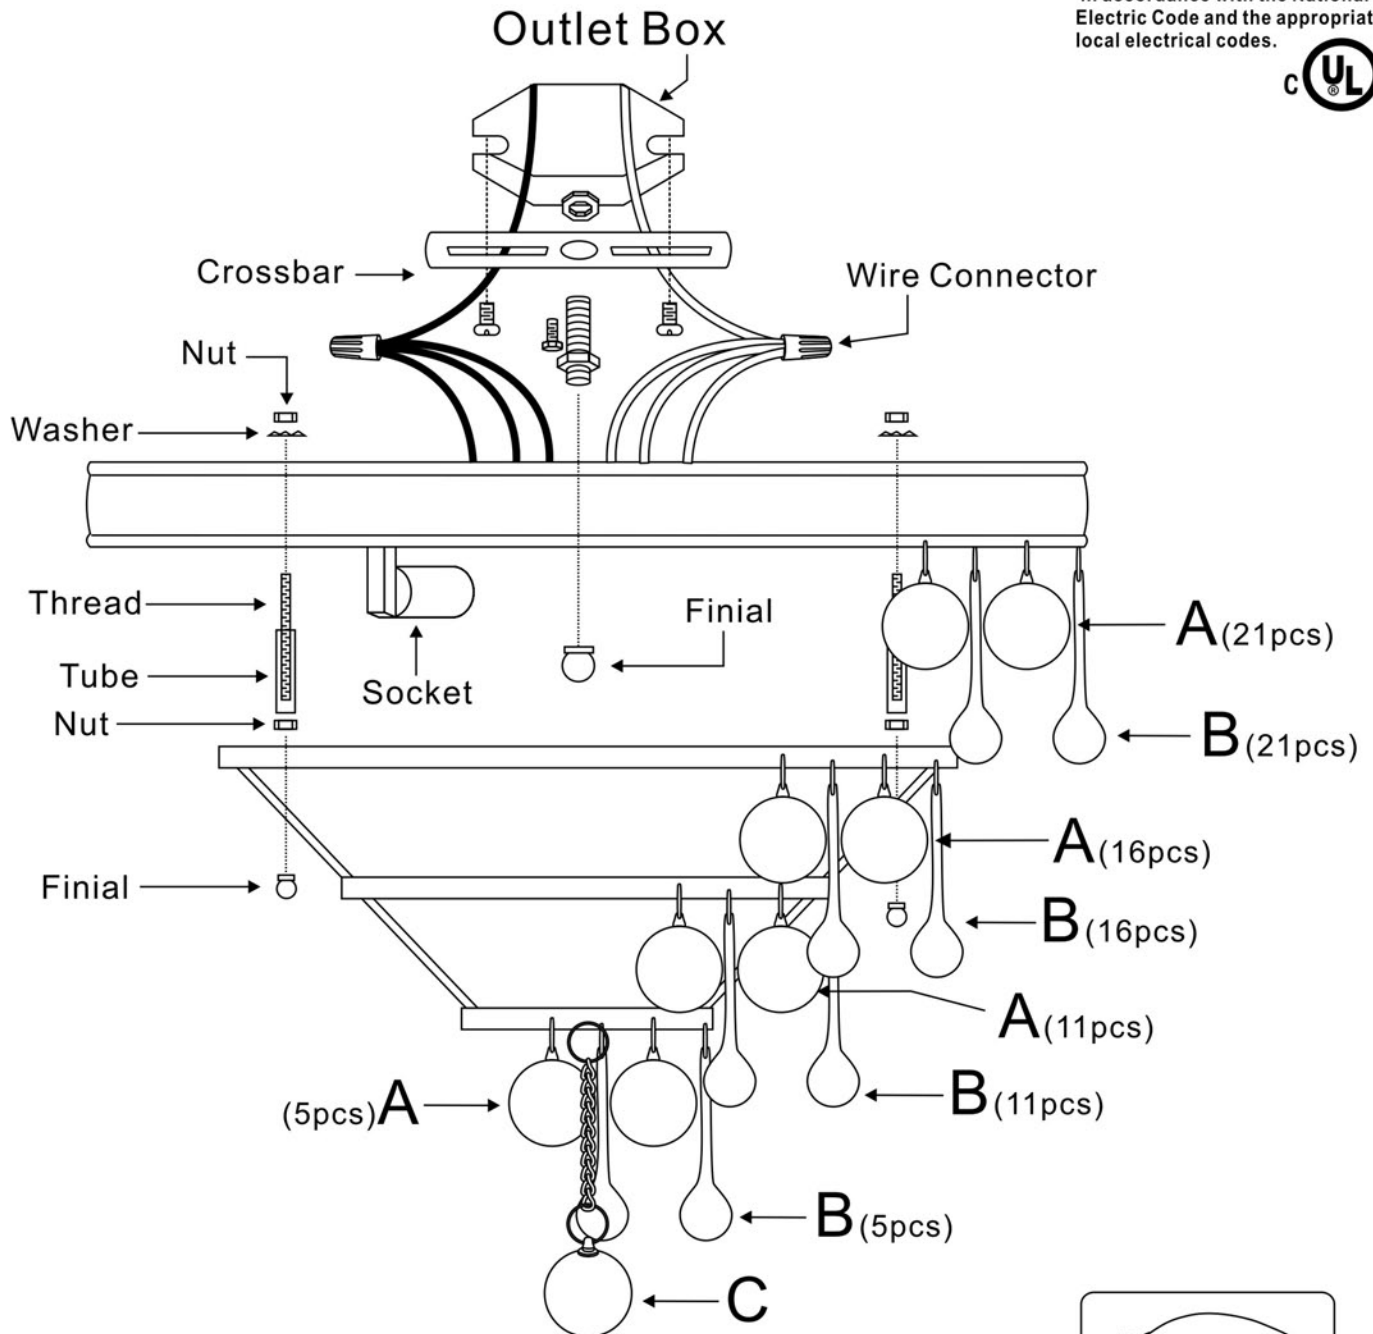

All electrical components must be installed by a licensed electrician in accordance with the National Electric Code and the appropriate local electrical codes.

A=  30mm * 53sets (Spare Parts: 2sets)

B=  76mm * 53sets (Spare Parts: 4sets)

C=  (30mm Ball with chain) * 1set

You will need 3 - Cand. Bulb
 40 Watts Recommended
 60 Watts Max
 Bulb not included.