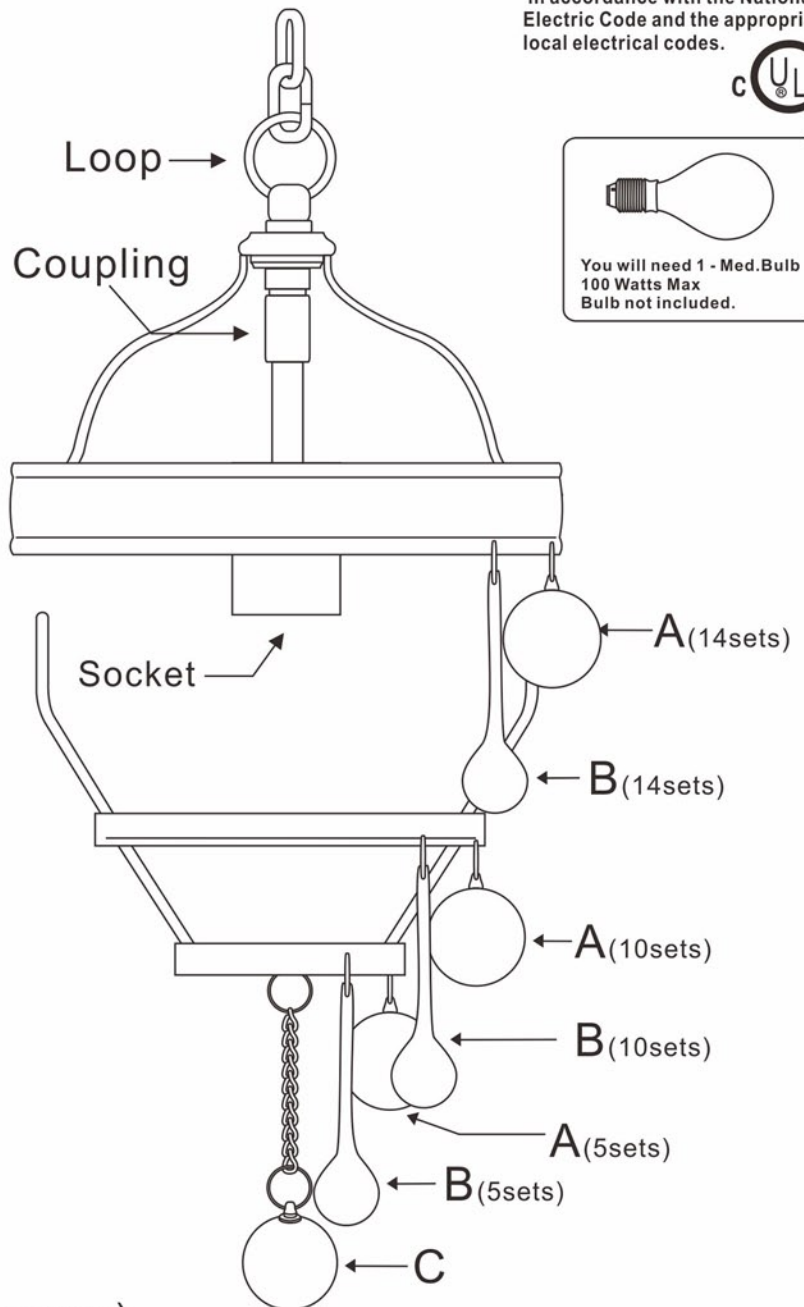

Electrical Danger Turn Power Off

All electrical components must be installed by a licensed electrician in accordance with the National Electric Code and the appropriate local electrical codes.

You will need 1 - Med. Bulb
100 Watts Max
Bulb not included.

For Hanging

For Ceiling

A= 30mm * 29sets(1 spare)

B= 76mm * 29sets(1 spare)

C= 40mm chain+30mm * 1set