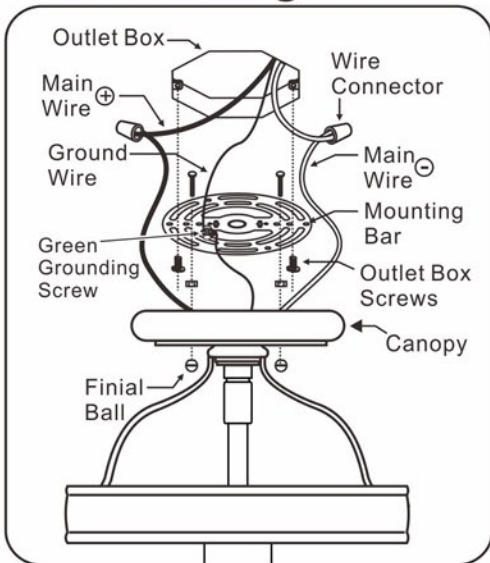

Electrical Danger Turn Power Off

All electrical components must be installed by a licensed electrician in accordance with the National Electric Code and the appropriate local electrical codes.

You will need 1 - Med. Bulb
100 Watts Max
Bulb not included.

For Hanging

For Ceiling

A= 30mm * 29sets(1 spare)

B= 76mm * 29sets(1 spare)

C= 40mm chain+30mm * 1set