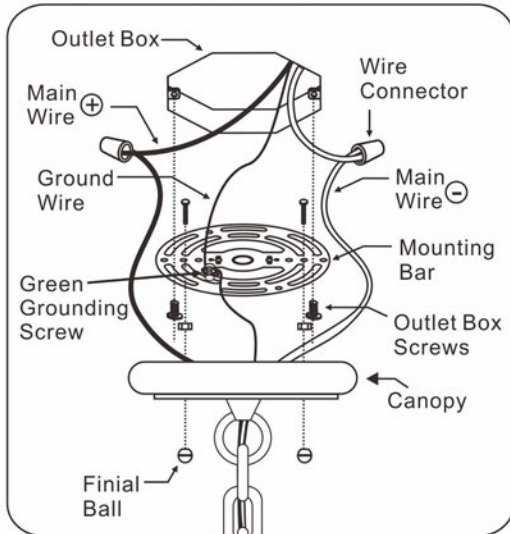

Electrical Danger Turn Power Off

All electrical components must be installed by a licensed electrician in accordance with the National Electric Code and the appropriate local electrical codes.

You will need 1 - Med. Bulb
100 Watts Max
Bulb not included.

For Hanging

For Ceiling

A= 30mm * 29sets(1 spare)

B= 76mm * 29sets(1 spare)

C= 40mm chain+30mm * 1set