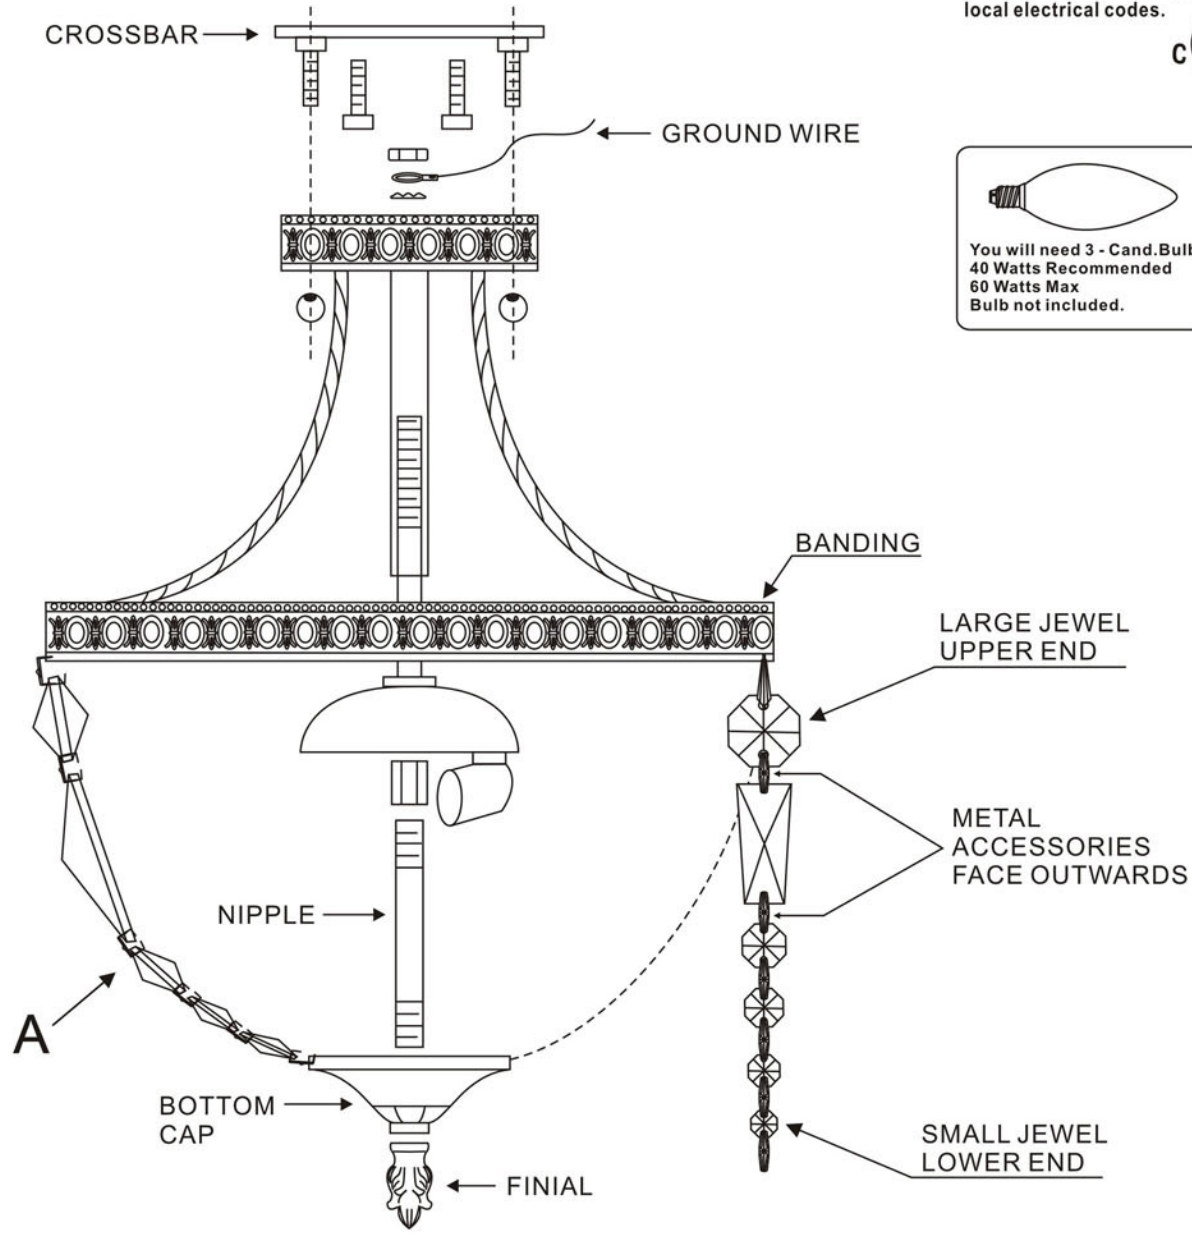

All electrical components must be installed by a licensed electrician in accordance with the National Electric Code and the appropriate local electrical codes.

You will need 3 - Cand. Bulb
 40 Watts Recommended
 60 Watts Max
 Bulb not included.

A = (28mm+58mm+18mm+16mm+14mm+12mm) x 30sets