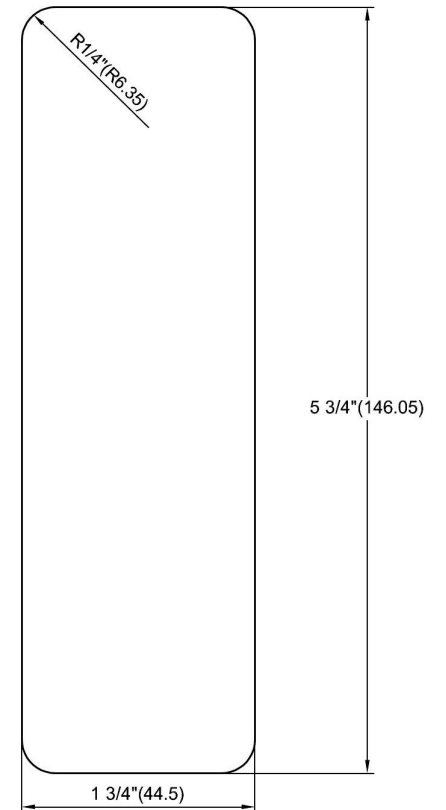

INSTALLATION INSTRUCTION

INSTRUCCIONES DE INSTALACION

FP8 LIFT

Screw: 4#-24 X 4
Metric Millimeters in Parenthesis

ASSEMBLY

DEPTH IN DOOR HOLE
DEPTH IN DOOR .375

FP8 PULL	
DWG# : FP8,FP10	Rev. A
MAT'L : BRASS	DATE : 5/10/12