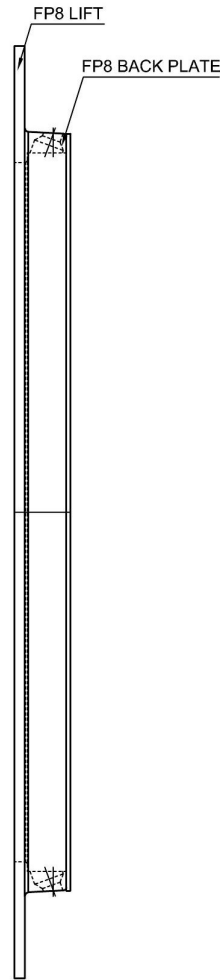

INSTALLATION INSTRUCTION

INSTRUCCIONES DE INSTALACION

FP8 LIFT

Screw: 4#-24 X 4
Metric Millimeters in Parenthesis

ASSEMBLY

DEPTH IN DOOR HOLE
DEPTH IN DOOR .375

FP8 PULL	
DWG# : FP8,FP10	Rev. A
MAT'L : BRASS	DATE : 5/10/12