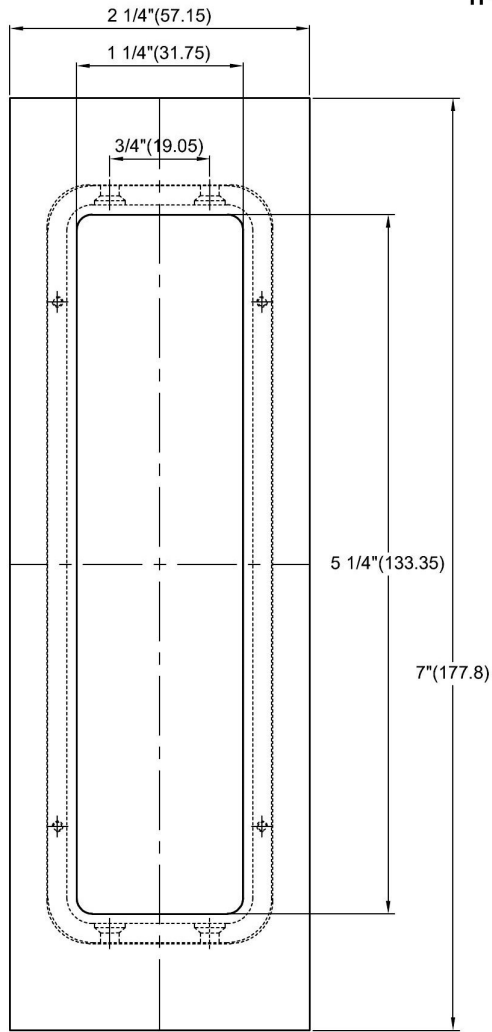

INSTALLATION INSTRUCTION

INSTRUCCIONES DE INSTALACION

FP8 LIFT

Screw: 4#-24 X 4
Metric Millimeters in Parenthesis

ASSEMBLY

DEPTH IN DOOR HOLE
DEPTH IN DOOR .375

FP8 PULL	
DWG# : FP8,FP10	Rev. A
MAT'L : BRASS	DATE : 5/10/12