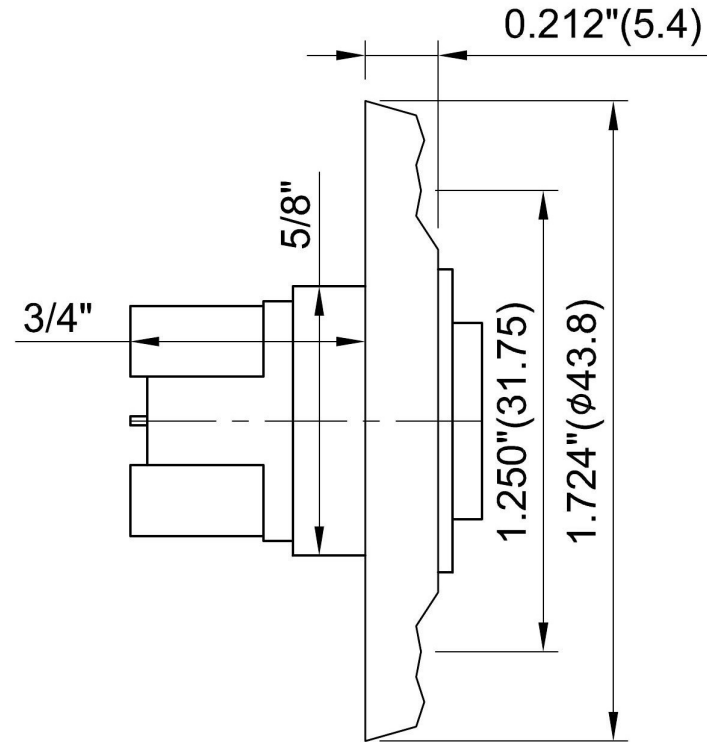

INSTALLATION INSTRUCTION
 INSTRUCCIONES DE INSTALACION

Wood Screw: 6#-15-1" X 2
 Metric Millimeters in Parenthesis

	DB6	
	DWG# : DB6	Rev. A
	MAT'L : BRASS	DATE : 5/10/12