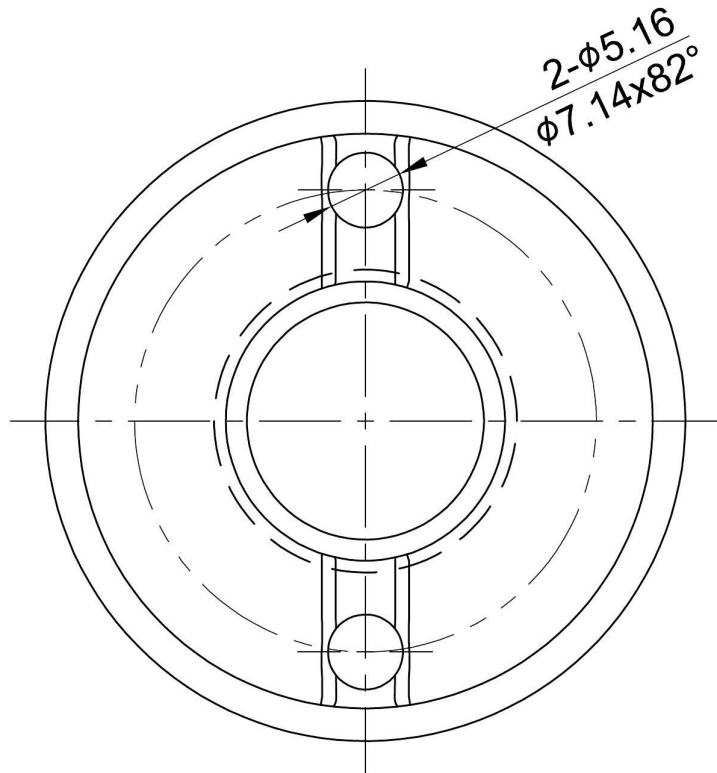

INSTALLATION INSTRUCTION
 INSTRUCCIONES DE INSTALACION

Wood Screw: 6#-15-1" X 2
 Metric Millimeters in Parenthesis

	DB6	
	DWG# : DB6	Rev. A
	MAT'L : BRASS	DATE : 5/10/12