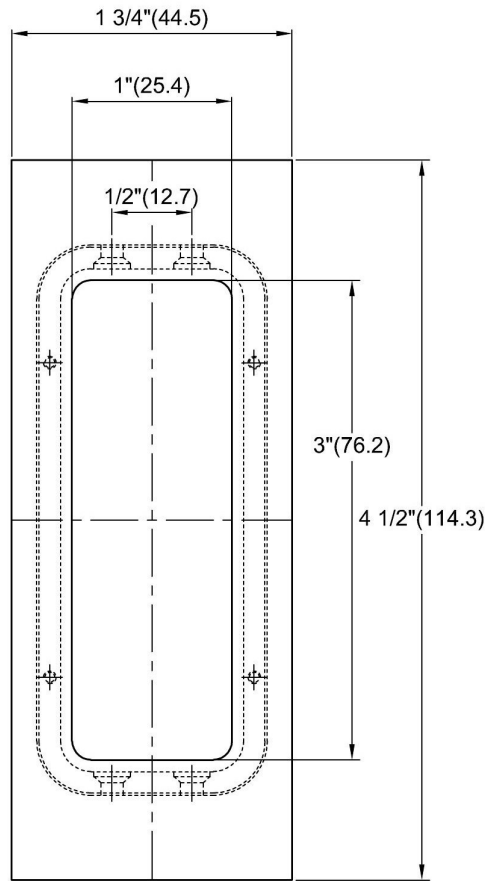

INSTALLATION INSTRUCTION

INSTRUCCIONES DE INSTALACION

FP5 LIFT

ASSEMBLY

DEPTH IN DOOR HOLE
DEPTH IN DOOR .375

Screw: 4#-24 X 4
Metric Millimeters in Parenthesis

FP5 PULL	
DWG# : FP5, FP7	Rev. A
MAT'L : BRASS	DATE : 5/10/12