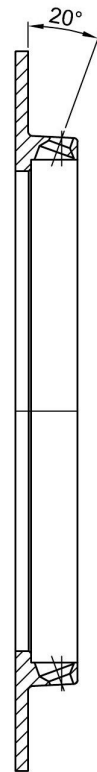

INSTALLATION INSTRUCTION

INSTRUCCIONES DE INSTALACION

FP5 LIFT

ASSEMBLY

DEPTH IN DOOR HOLE
DEPTH IN DOOR .375

Screw: 4#-24 X 4
Metric Millimeters in Parenthesis

FP5 PULL	
DWG# : FP5, FP7	Rev. A
MAT'L : BRASS	DATE : 5/10/12