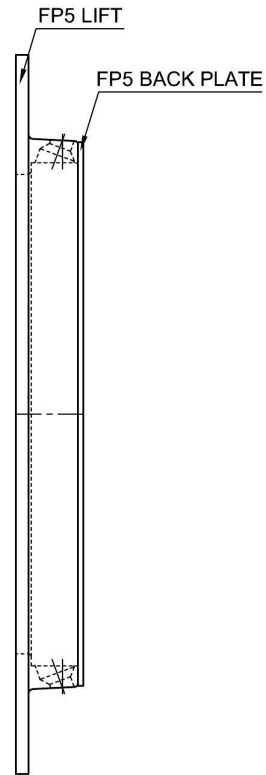

INSTALLATION INSTRUCTION

INSTRUCCIONES DE INSTALACION

FP5 LIFT

ASSEMBLY

DEPTH IN DOOR HOLE
DEPTH IN DOOR .375

Screw: 4#-24 X 4
Metric Millimeters in Parenthesis

FP5 PULL	
DWG# : FP5, FP7	Rev. A
MAT'L : BRASS	DATE : 5/10/12