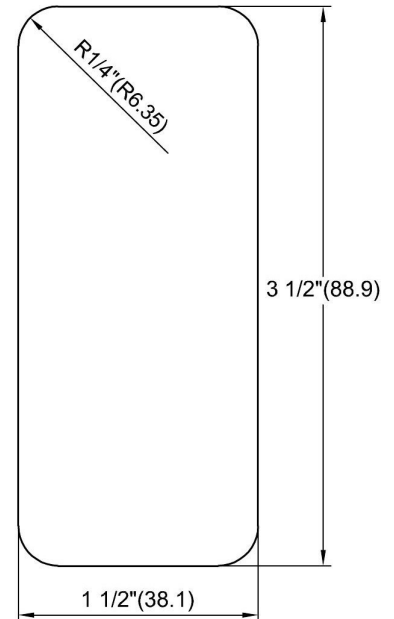

INSTALLATION INSTRUCTION

INSTRUCCIONES DE INSTALACION

FP5 LIFT

ASSEMBLY

DEPTH IN DOOR HOLE
DEPTH IN DOOR .375

Screw: 4#-24 X 4
Metric Millimeters in Parenthesis

FP5 PULL	
DWG# : FP5, FP7	Rev. A
MAT'L : BRASS	DATE : 5/10/12