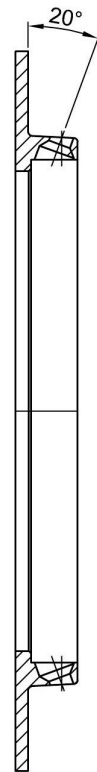

INSTALLATION INSTRUCTION

INSTRUCCIONES DE INSTALACION

FP5 LIFT

ASSEMBLY

DEPTH IN DOOR HOLE
 DEPTH IN DOOR .375

Screw: 4#-24 X 4
 Metric Millimeters in Parenthesis

FP5 PULL	
DWG# : FP5, FP7	Rev. A
MAT'L : BRASS	DATE : 5/10/12