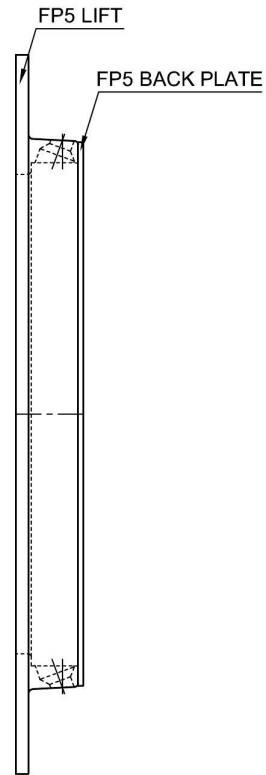

INSTALLATION INSTRUCTION

INSTRUCCIONES DE INSTALACION

FP5 LIFT

ASSEMBLY

DEPTH IN DOOR HOLE
 DEPTH IN DOOR .375

Screw: 4#-24 X 4
 Metric Millimeters in Parenthesis

FP5 PULL	
DWG# : FP5, FP7	Rev. A
MAT'L : BRASS	DATE : 5/10/12