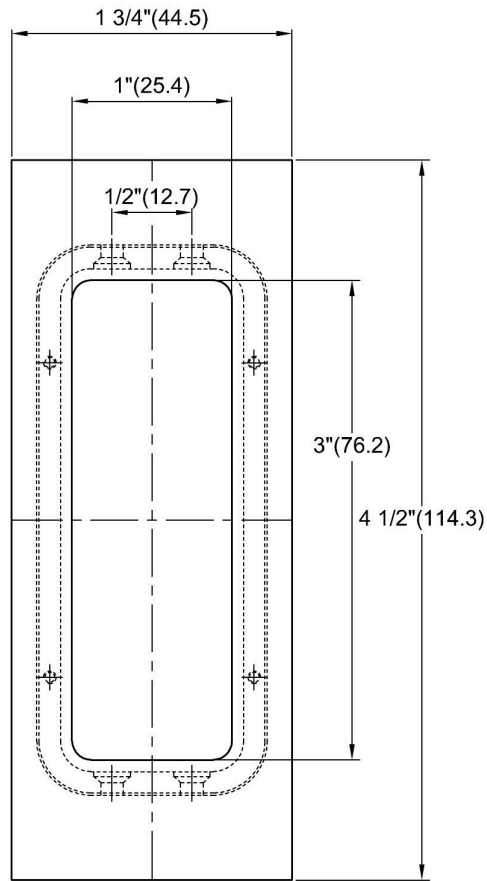

INSTALLATION INSTRUCTION

INSTRUCCIONES DE INSTALACION

FP5 LIFT

ASSEMBLY

DEPTH IN DOOR HOLE
 DEPTH IN DOOR .375

Screw: 4#-24 X 4
 Metric Millimeters in Parenthesis

FP5 PULL	
DWG# : FP5, FP7	Rev. A
MAT'L : BRASS	DATE : 5/10/12