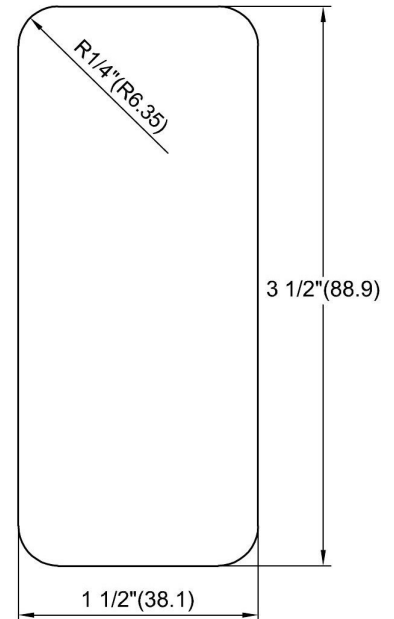

INSTALLATION INSTRUCTION

INSTRUCCIONES DE INSTALACION

FP5 LIFT

ASSEMBLY

DEPTH IN DOOR HOLE
 DEPTH IN DOOR .375

Screw: 4#-24 X 4
 Metric Millimeters in Parenthesis

FP5 PULL	
DWG# : FP5, FP7	Rev. A
MAT'L : BRASS	DATE : 5/10/12