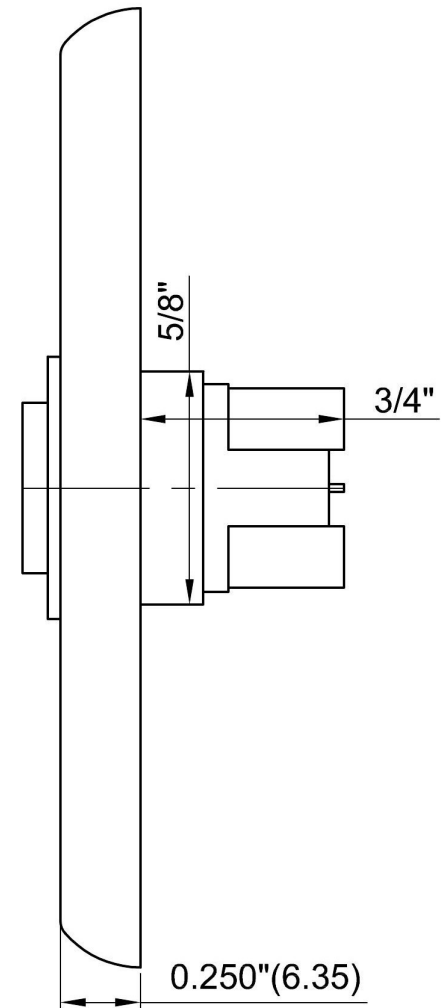

# INSTALLATION INSTRUCTION

## INSTRUCCIONES DE INSTALACION

Wood Screw: 6#-15-1" X 2  
Metric Millimeters in Parenthesis

DB4	
DWG# : DB4	Rev. A
MAT'L : BRASS	DATE : 5/10/12