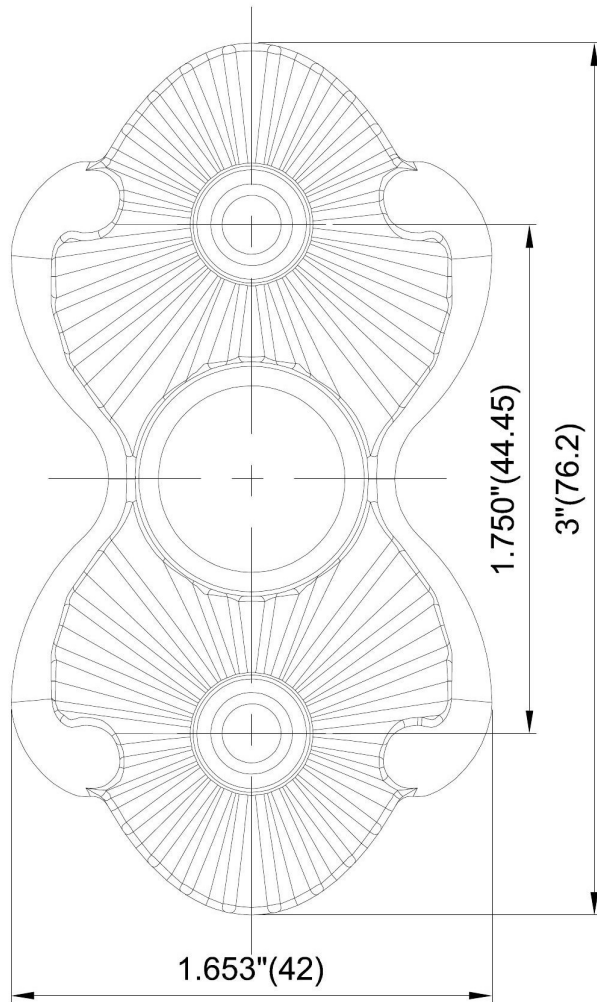

INSTALLATION INSTRUCTION

INSTRUCCIONES DE INSTALACION

Wood Screw: 6#-15-1" X 2
 Metric Millimeters in Parenthesis

DB3	
DWG# : DB3	Rev. A
MAT'L : BRASS	DATE : 5/10/12