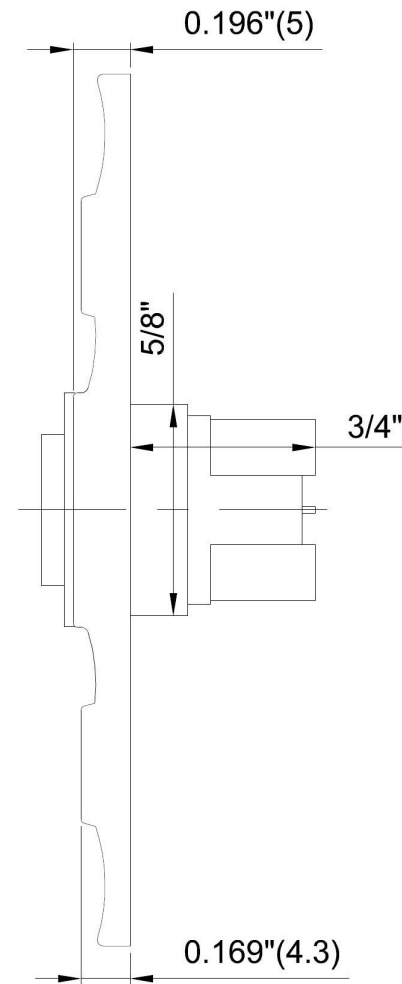

INSTALLATION INSTRUCTION

INSTRUCCIONES DE INSTALACION

Wood Screw: 6#-15-1" X 2
 Metric Millimeters in Parenthesis

DB3	
DWG# : DB3	Rev. A
MAT'L : BRASS	DATE : 5/10/12