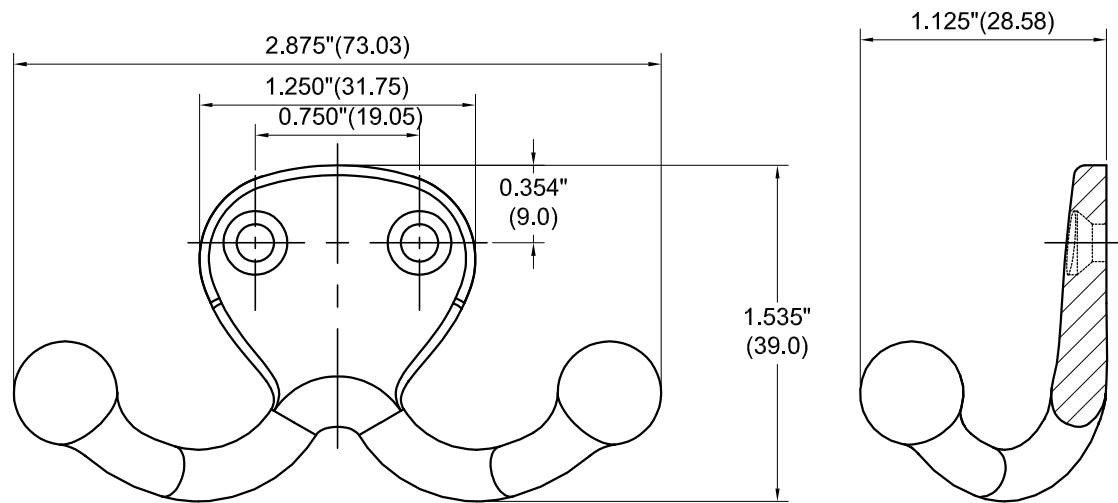

INSTALLATION INSTRUCTION

INSTRUCCIONES DE INSTALACION

Screw:
Metric Millimeters in Parenthesis

HK5	
DWG# : HK5	Rev. A
MAT'L : BRASS	DATE : 1/12/16