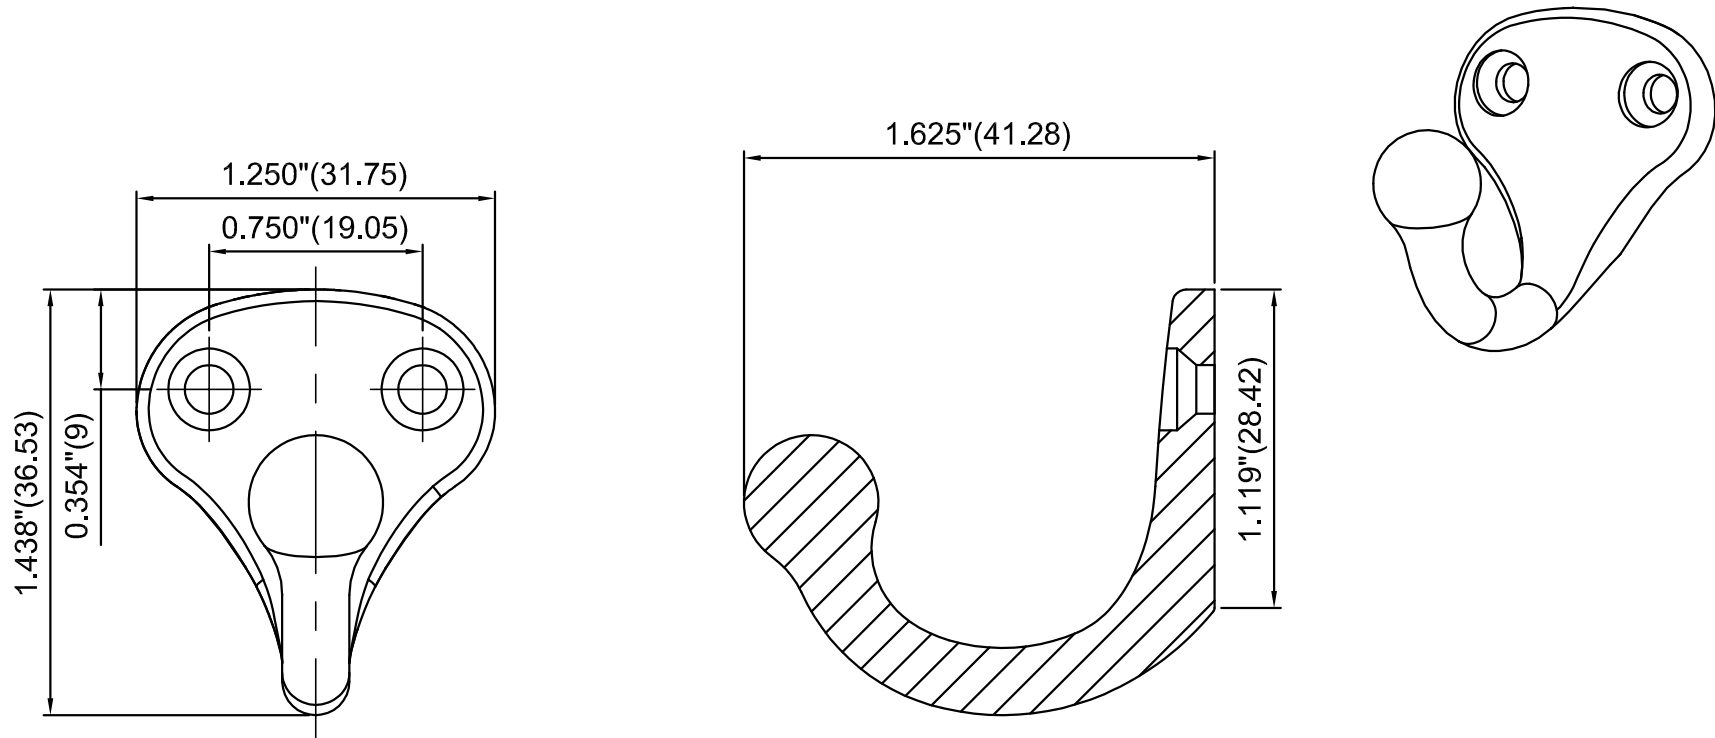

# INSTALLATION INSTRUCTION

## INSTRUCCIONES DE INSTALACION

Screw:  
Metric Millimeters in Parenthesis

HK4	
DWG# :HK4	Rev. A
MAT'L : BRASS	DATE : 1/12/16