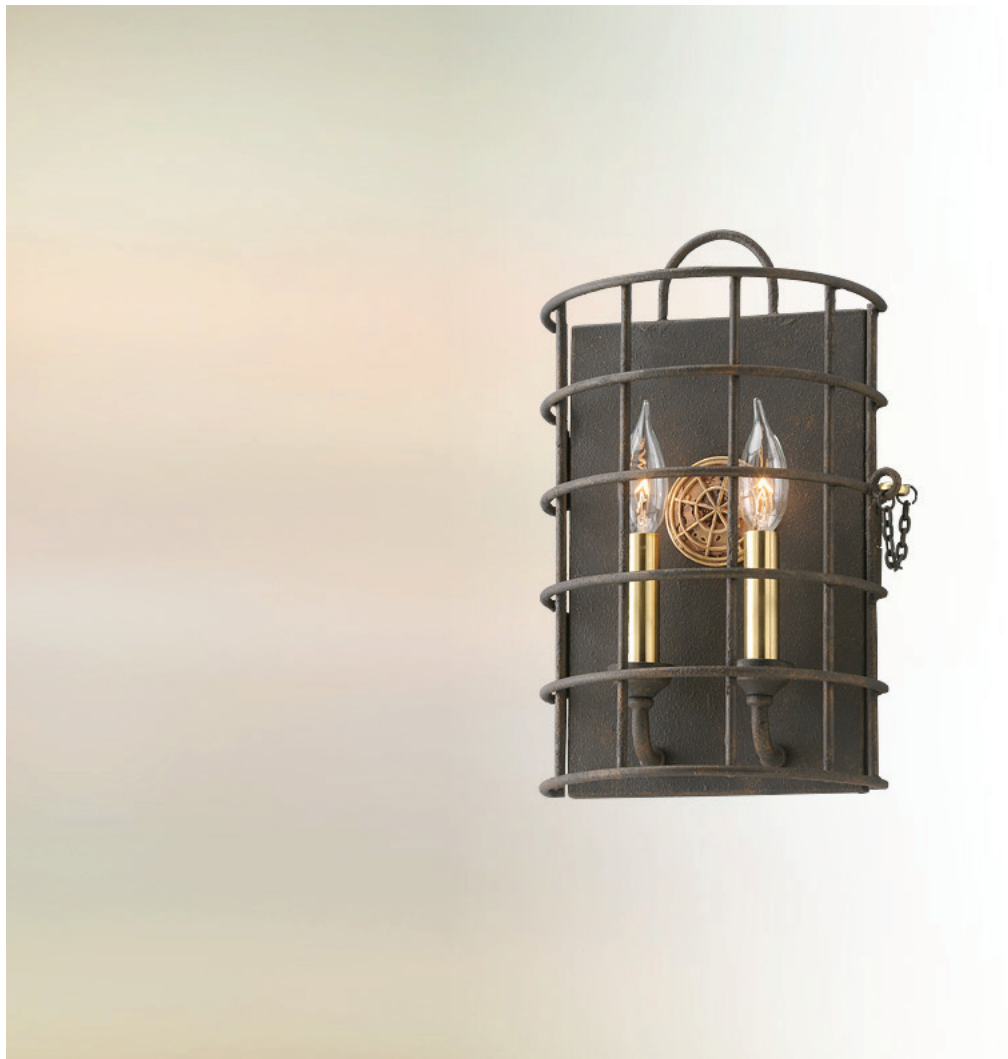

LATITUDE

B3932

INTERIOR SCONCE

Hand-Worked Iron with Brass and Bamboo Accents

Liberty Rust Finish

8.5"W 14"H 4.75"P

2-60W Cand Base

P = Projection