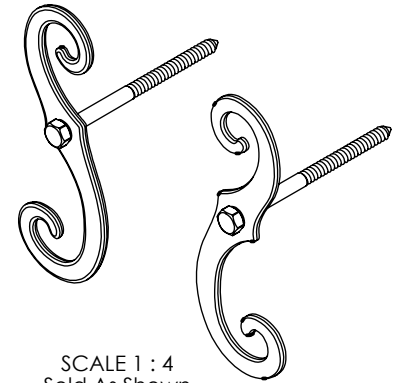

# SD3SS

Stainless "S" Stay  
Stainless Steel, Black Powder Coated

Info@LynnCove.com

(800) 975-7089

SCALE: 1:2

Do not scale drawing. All dimensions are nominal (+/- 1/8") and for reference only. Specifications and dimensions are subject to change without notice. 11/29/2016

SCALE 1 : 4  
Sold As Shown