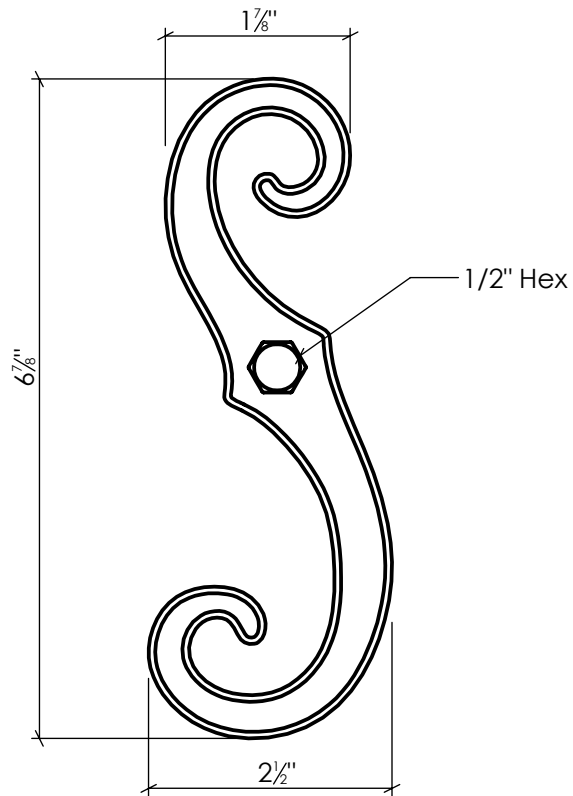

# SD3SS

Stainless "S" Stay  
Stainless Steel, Black Powder Coated

Info@LynnCove.com

(800) 975-7089

SCALE: 1:2

Do not scale drawing. All dimensions are nominal (+/- 1/8") and for reference only. Specifications and dimensions are subject to change without notice. 11/29/2016

SCALE 1 : 4  
Sold As Shown