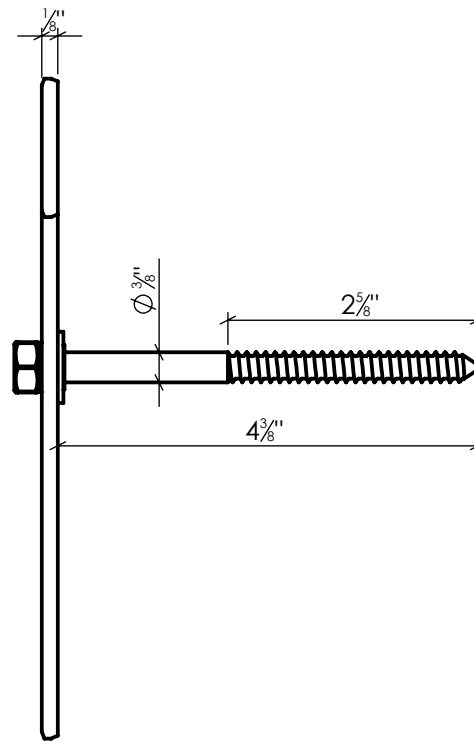

# SD3SS

Stainless "S" Stay  
Stainless Steel, Black Powder Coated

Info@LynnCove.com

(800) 975-7089

SCALE: 1:2

Do not scale drawing. All dimensions are nominal (+/- 1/8") and for reference only. Specifications and dimensions are subject to change without notice. 11/29/2016

SCALE 1 : 4  
Sold As Shown