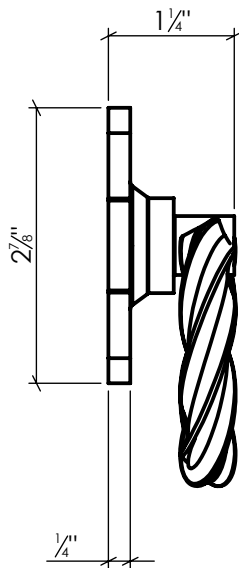

LYNN COVE

ALRH266S

Small Floral Ring Pull
Cast Aluminum, Black Powder Coated

Info@LynnCove.com

(800) 975-7089

SCALE: 1:2

Do not scale drawing. All dimensions are nominal (+/- 1/8") and for reference only. Specifications and dimensions are subject to change without notice. 8/7/2017