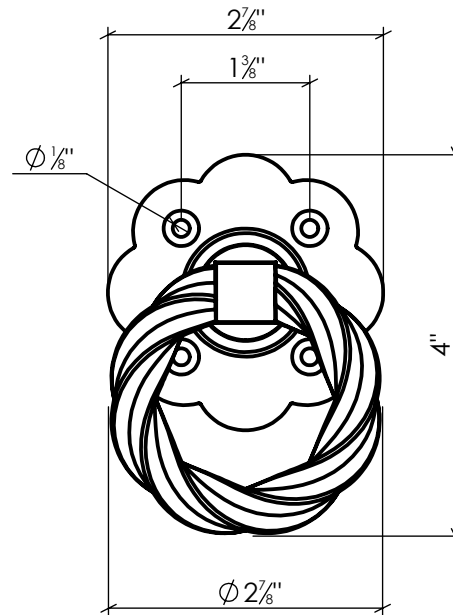

LYNN COVE

ALRH266S

Small Floral Ring Pull
Cast Aluminum, Black Powder Coated

Info@LynnCove.com

(800) 975-7089

SCALE: 1:2

Do not scale drawing. All dimensions are nominal (+/- 1/8") and for reference only. Specifications and dimensions are subject to change without notice. 8/7/2017