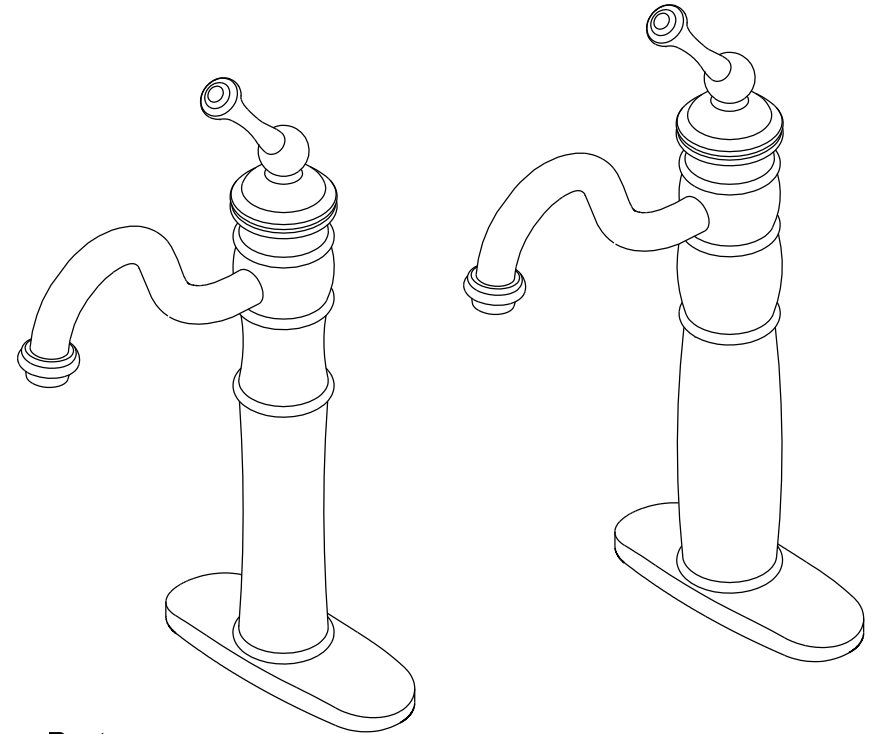

KINGSTON BRASS

THE TRADITION OF FINE BRASS

PROBLEMS SHOOTING

PROBLEM	CAUSE	CORRECTIVE ACTION
Leaks underneath handle	Bonnet nut has come loose	Remove the handle and tighten the bonnet nut
Leaks from the spout	Valve seat and spring are worn	Replace the valve seat and spring
Inconsistent water flow pattern	Aerator is dirty or aged	Release aerator and check on rubber gasket if aged or replace with a new aerator
Faucet is dirty	Caused by stubborn water spot	Clean with mild soap and warm water as often as possible
Handles work backward	Handle installed backward	Rotate the right stem stop assembly 180 degrees