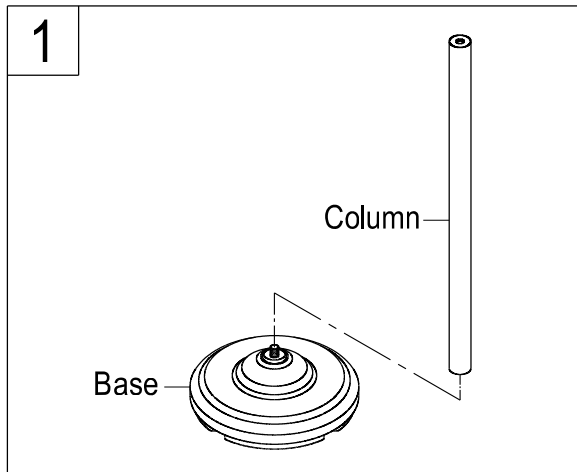

INSTALLATION INSTRUCTIONS

1. Put the base in a level space on ground. Thread one end of column into base tightly with clockwise direction.

2. Install paper holder into another end of the column tightly with clockwise direction.

3. Connect the bar by pushing toward center.

4. Slip the toilet paper into bar and attach the bar to paper holder.