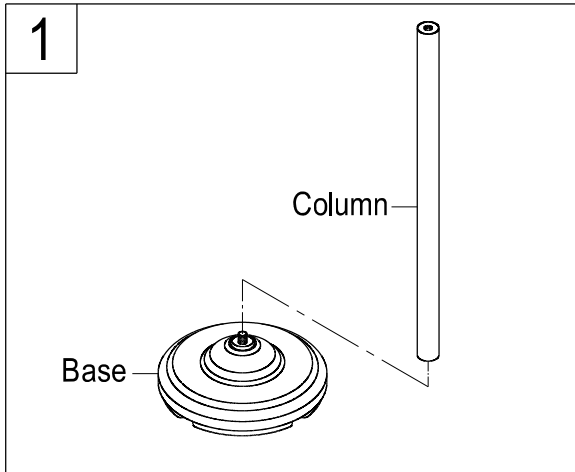

INSTALLATION INSTRUCTIONS

1. Put the base in a level space on ground. Thread one end of column into base tightly with clockwise.

2. Install paper holder into another end of the column tightly with clockwise.

3. Connect the bar by pushing toward center.

4. Slip the toilet paper into bar and attached the bar to paper holder.