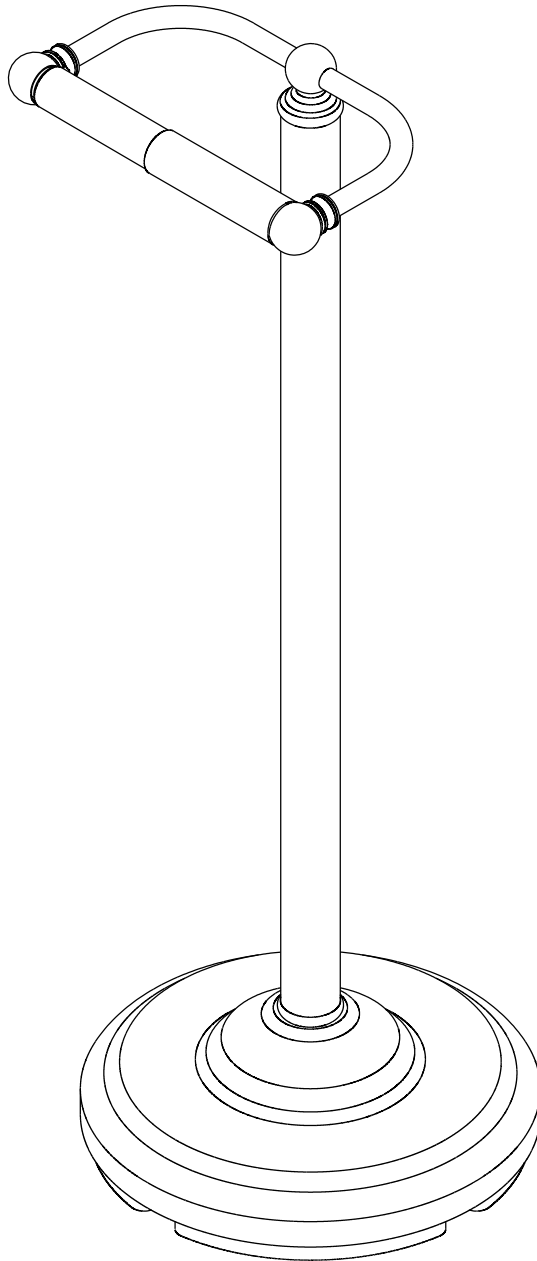

KINGSTON BRASS

THE TRADITION OF FINE BRASS

www.kingstonbrass.com
TOLL-FREE CUSTOMER SERVICE: 1-877-2-KBRASS
TECHNICAL SUPPORT E-mail: service@kingstonbrass.com
12775 Reservoir Street, Chino, CA91710

Installation Instructions For Use With KB's Pedestal Paper Holder

INSTALLATION INSTRUCTIONS

1. Put the base in a level space on ground. Thread one end of column into base tightly with clockwise.

2. Install paper holder into another end of the column tightly with clockwise.

3. Connect the bar by pushing toward center.

4. Slip the toilet paper into bar and attached the bar to paper holder.