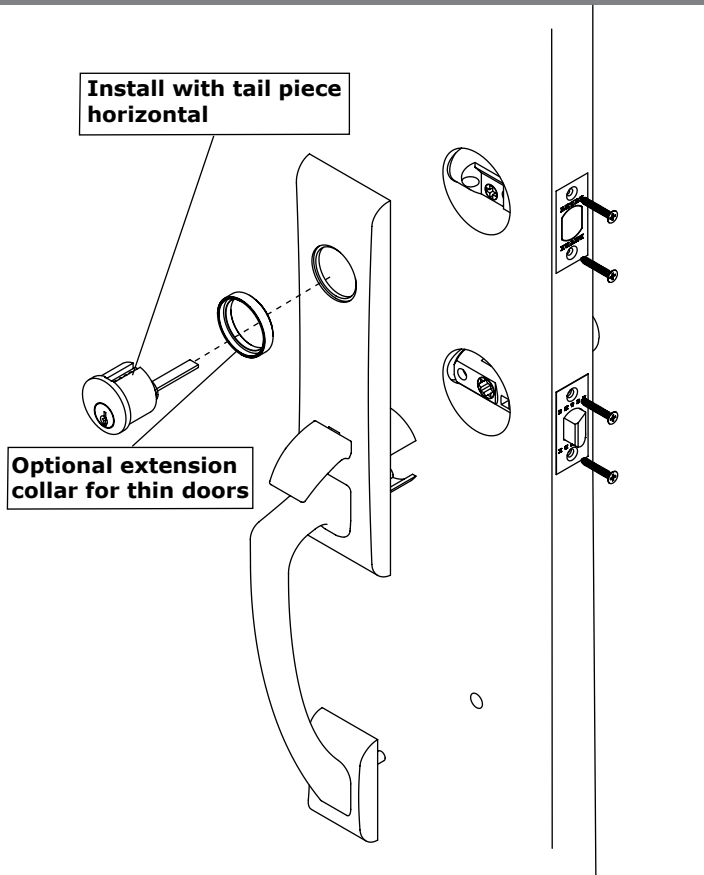

Installation Guide - Tubular Monolithic Entry Set - Single Cylinder Deadbolts

1. Door Prep

* Marretta 6 style locks have 6" center to center bore spacing.

2. Door Jamb Prep

4. Outside Installation

Extension Collar is provided for thin doors.

Plates and grips vary depending on style.

5. Inside Installation