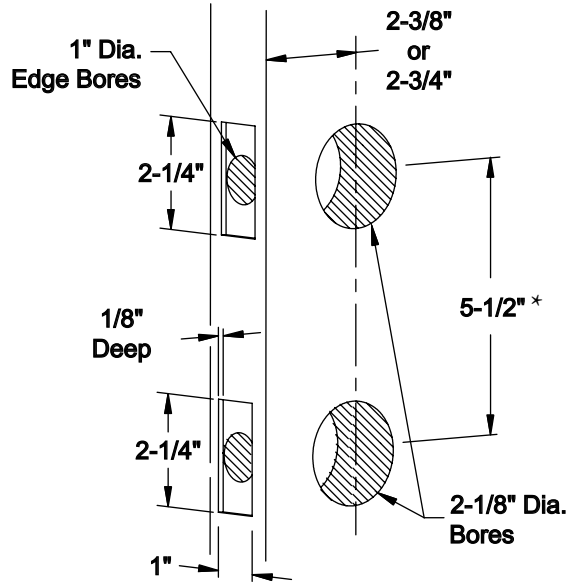

Installation Guide - Tubular Monolithic Entry Set - Single Cylinder Deadbolts

1. Door Prep

* Marretta 6 style locks have 6" center to center bore spacing.

2. Door Jamb Prep

4. Outside Installation

Extension Collar is provided for thin doors.

Plates and grips vary depending on style.

5. Inside Installation