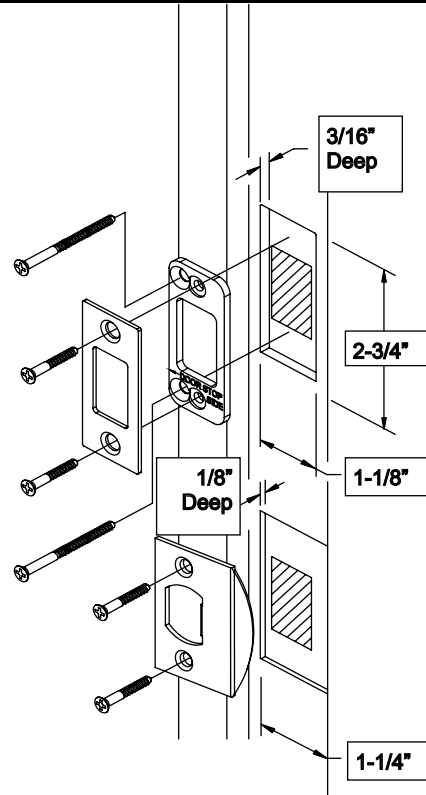

Installation Guide - Tubular Monolithic Entry Set - Single Cylinder Deadbolts

1. Door Prep

* Marretta 6 style locks have 6" center to center bore spacing.

2. Door Jamb Prep

4. Outside Installation

Extension Collar is provided for thin doors.

Plates and grips vary depending on style.

5. Inside Installation