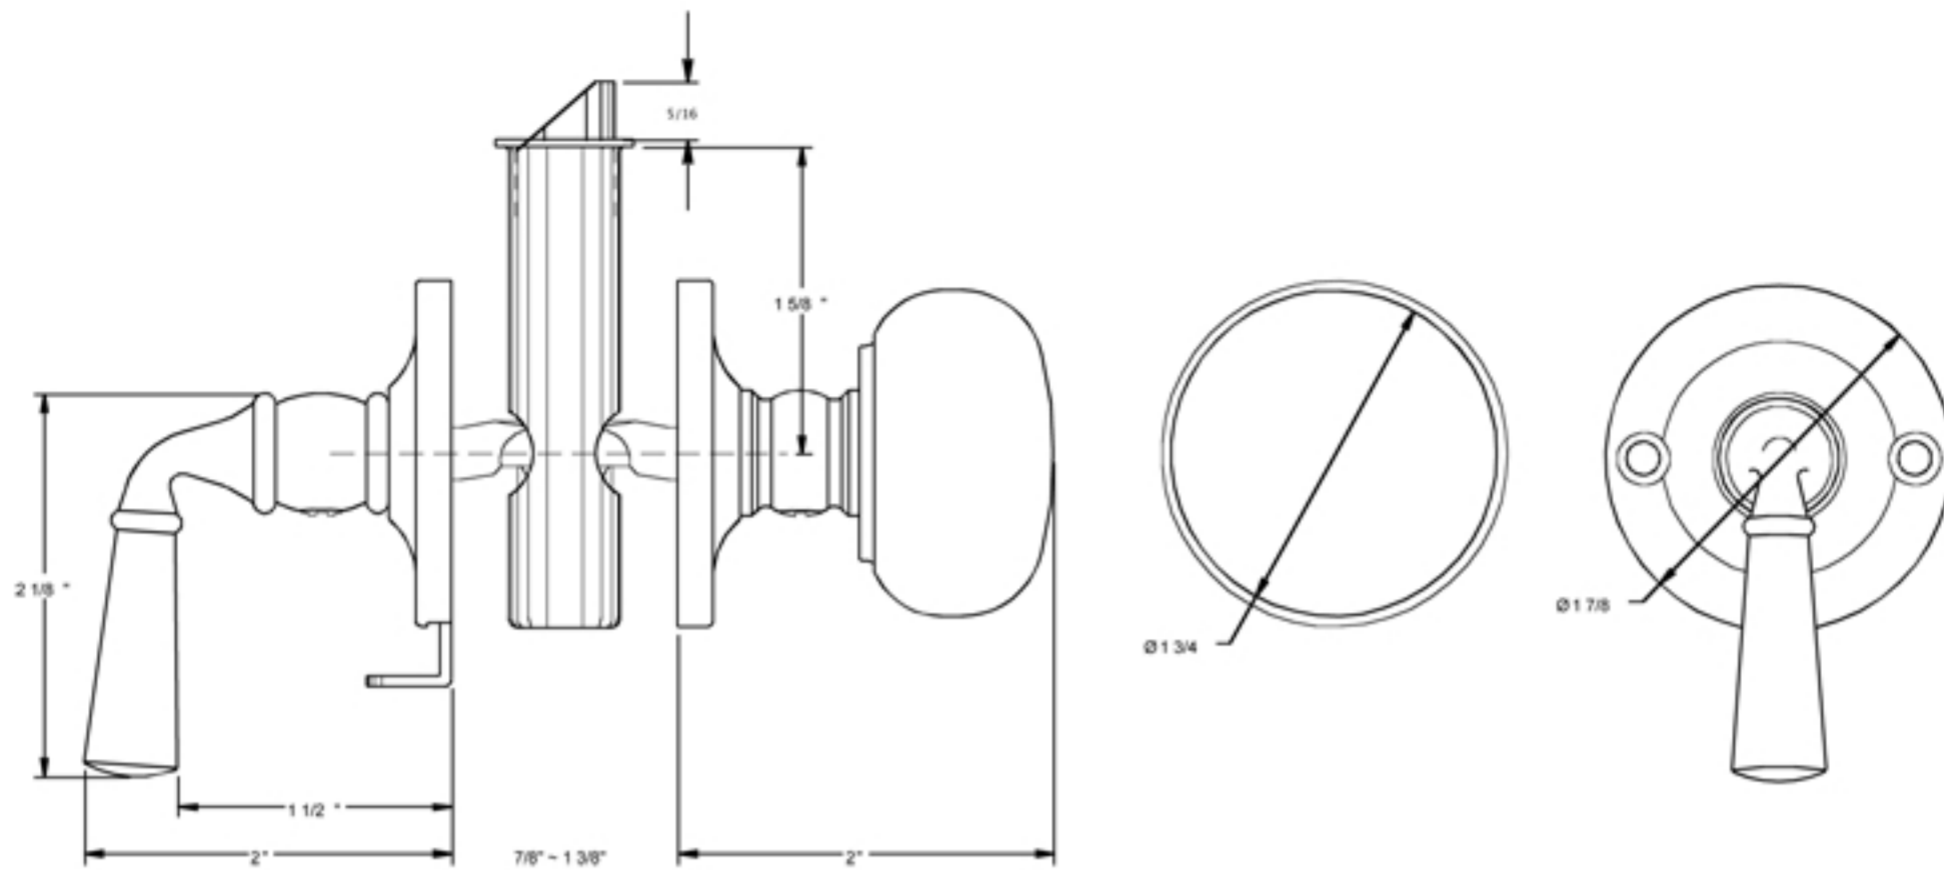

SDL980

Storm Door Latch

SDL980

INSTRUCTIONS FOR INSTALLATION OF STORM DOOR LATCH SQUARE

Spindle Length: 3"

**Door thickness: Minimum 7/8"
Maximum 1 3/8"**