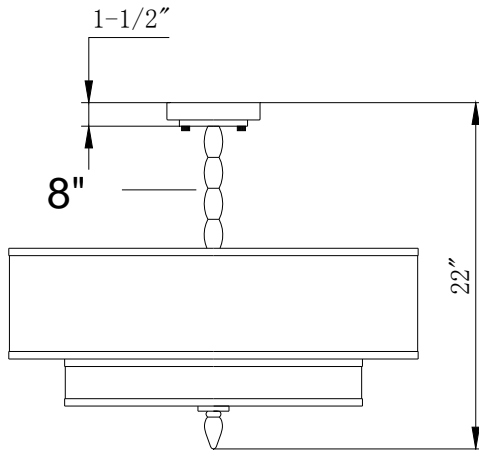

## ASSEMBLY AND DRESSING INSTRUCTIONS

All electrical components must be installed by a licensed electrician in accordance with the National Electric Code and the appropriate local electrical codes.

You will need 5 - Med. Bulb  
40 Watts Recommended  
60Watts Max  
Bulb not included

1-8"+2-12" stems included

smallest height with a 8" stem

tallest height with 1X8"+2X12" stems

2012-02-22