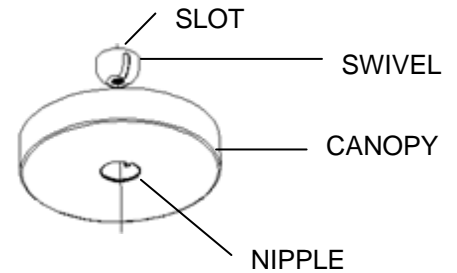

**NOTICE: PLEASE LINE UP THE SWIVEL SLOT WITH THE NIPPLE ON THE CANOPY'S CENTER HOLE!!!**

2012-02-22

1-8"+2-12" stems included

smallest height with a 8" stem

tallest height with 1X8"+2X12" stems

2012-02-22