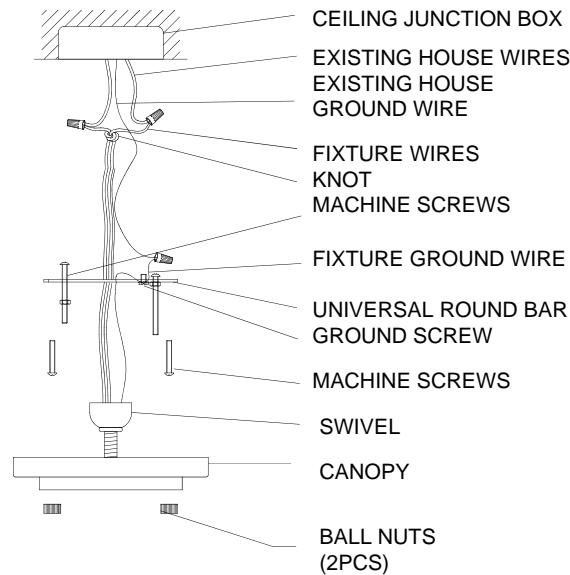

## ASSEMBLY AND DRESSING INSTRUCTIONS

All electrical components must be installed by a licensed electrician in accordance with the National Electric Code and the appropriate local electrical codes.

You will need 5 - Med.Bulb  
40 Watts Recommended  
60Watts Max  
Bulb not included

**NOTICE: PLEASE LINE UP THE SWIVEL SLOT WITH THE NIPPLE ON THE CANOPY'S CENTER HOLE!!!**

2012-02-22

1-8"+2-12" stems included

smallest height with a 8" stem

tallest height with 1X8"+2X12" stems

2012-02-22