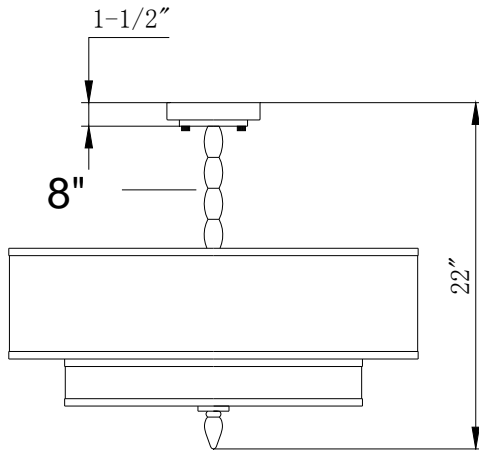

## ASSEMBLY AND DRESSING INSTRUCTIONS

All electrical components must be installed by a licensed electrician in accordance with the National Electric Code and the appropriate local electrical codes.

You will need 5 - Med.Bulb  
40 Watts Recommended  
60Watts Max  
Bulb not included

1-8"+2-12" stems included

smallest height with a 8" stem

tallest height with 1X8"+2X12" stems

2012-02-22