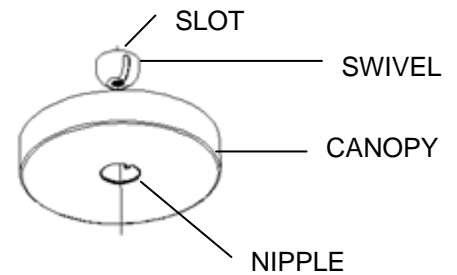

**NOTICE: PLEASE LINE UP THE SWIVEL SLOT WITH THE NIPPLE ON THE CANOPY'S CENTER HOLE!!!**

2012-02-22

1-8"+2-12" stems included

smallest height with a 8" stem

tallest height with 1X8"+2X12" stems

2012-02-22