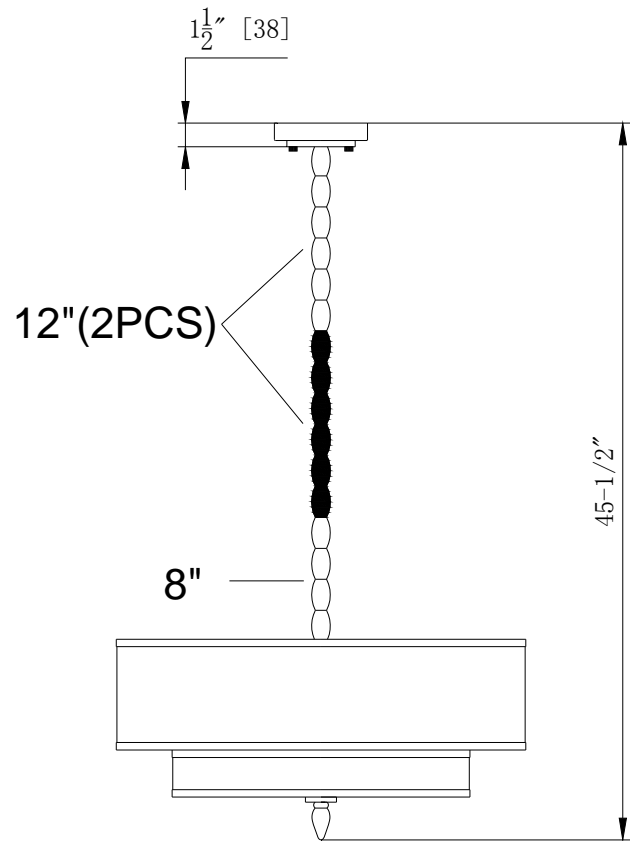

## ASSEMBLY AND DRESSING INSTRUCTIONS

All electrical components must be installed by a licensed electrician in accordance with the National Electric Code and the appropriate local electrical codes.

You will need 5 - Med.Bulb  
40 Watts Recommended  
60Watts Max  
Bulb not included

1-8"+2-12" stems included

smallest height with a 8" stem

tallest height with 1X8"+2X12" stems

2012-02-22