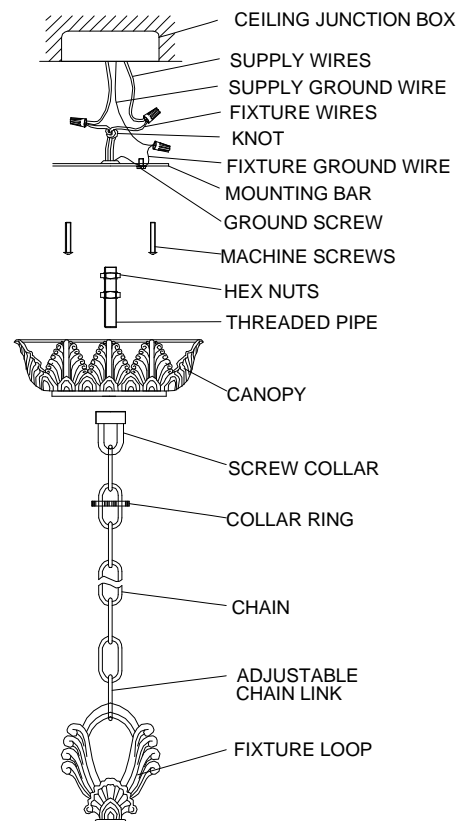

All electrical components must be installed by a licensed electrician in accordance with the National Electric Code and the appropriate local electrical codes.

You will need 9 – Cand. Bulb
40 Watts Recommended
60Watts Max
Bulb not included.