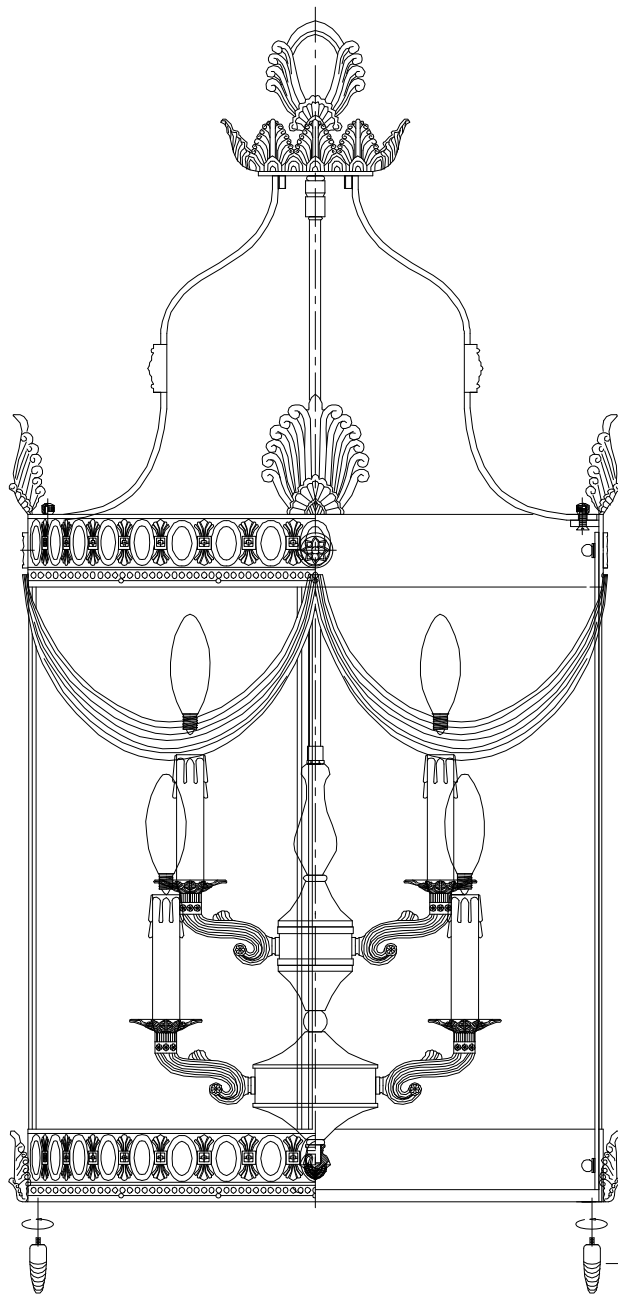

CRYSTORAMA

1958

95 Cantiague Rock Road, Westbury NY 11590

ph:516.931.9090 fax:516.931.1254

info@crystorama.com www.crystorama.com

MODEL#:9410 ASSEMBLY AND DRESSING INSTRUCTIONS

WARNING:

Electrical Danger Turn Power Off

All electrical components must be installed by a licensed electrician in accordance with the National Electric Code and the appropriate local electrical codes.

You will need 9 – Cand. Bulb
40 Watts Recommended
60Watts Max
Bulb not included.

FINIAL

2012-03-06