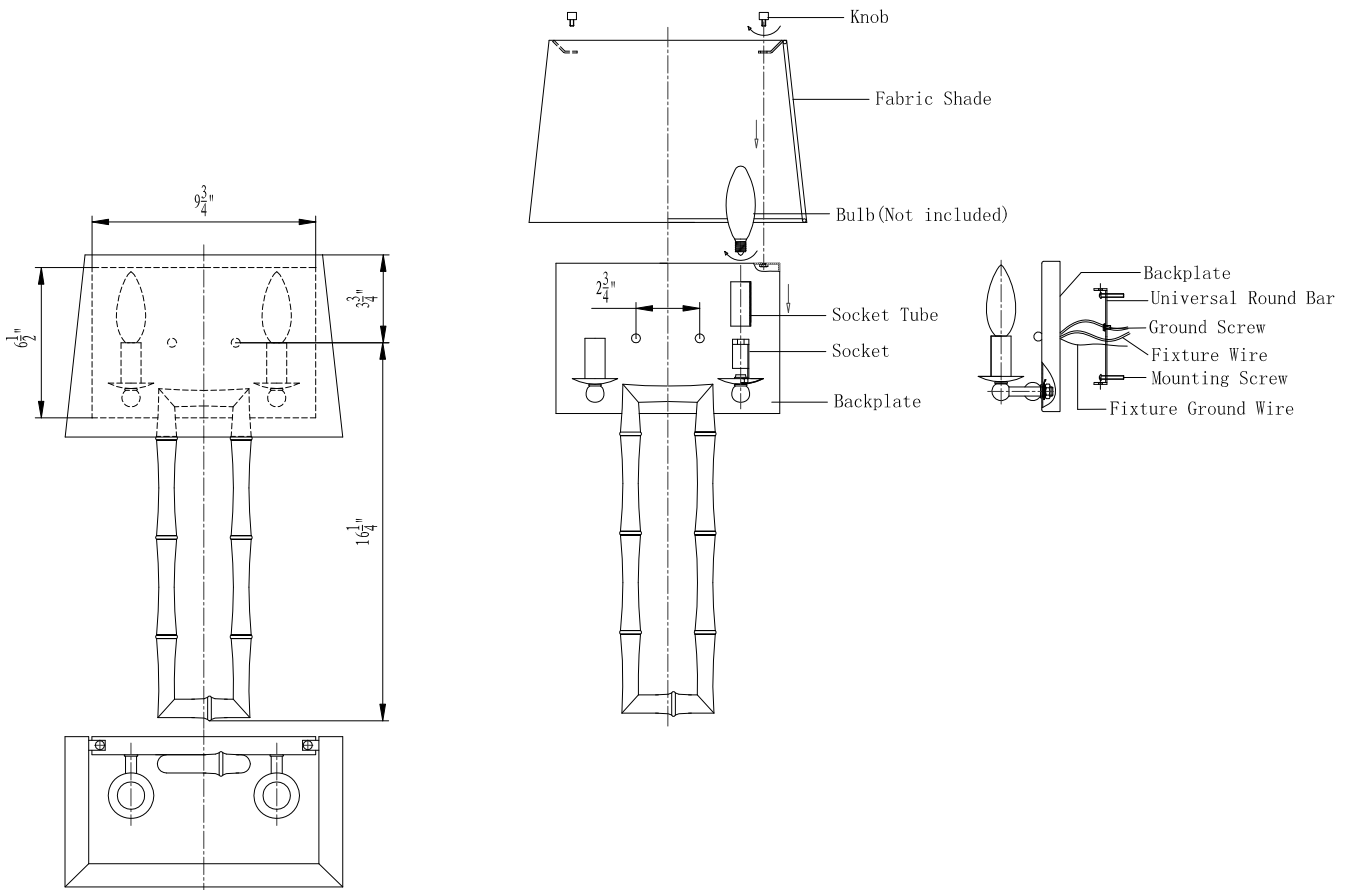

CRYSTORAMA

1958
95 Cantiague Rock Road, Westbury NY 11590
ph:516.931.9090 fax:516.931.1254
info@crystorama.com www.crystorama.com

MODEL#: 9012-SA ASSEMBLY AND DRESSING INSTRUCTIONS

All electrical components must be installed by a licensed electrician in accordance with the National Electric Code and the appropriate local electrical codes.

You will need 2 – Cand. Bulb
40 Watts Recommended
60Watts Max
Bulb not included.

2014-07-07