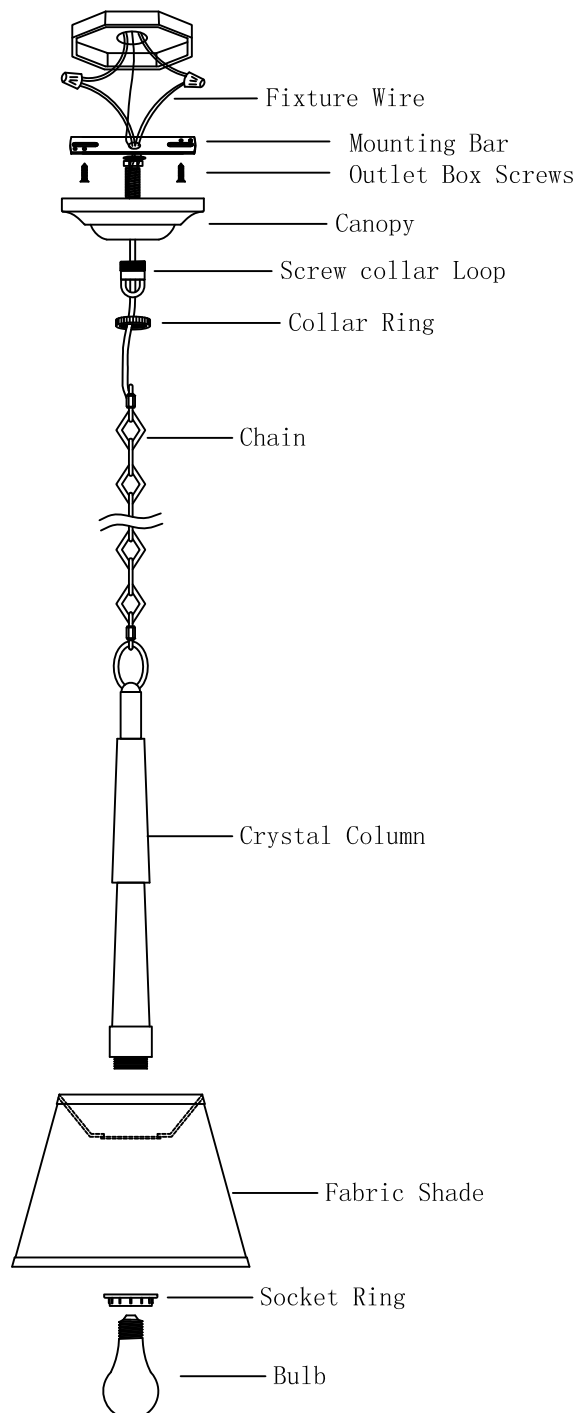

CRYSTORAMA

95 Cantiague Rock Road, Westbury NY 11590
ph:516.931.9090 fax:516.931.1254
info@crystorama.com www.crystorama.com

MODEL#: 8701-AG ASSEMBLY AND DRESSING INSTRUCTIONS

IMPORTANT

TURN OFF THE POWER AT THE MAIN
FUSE OR CIRCUIT BREAKER BOX
BEFORE STARTING INSTALLATION