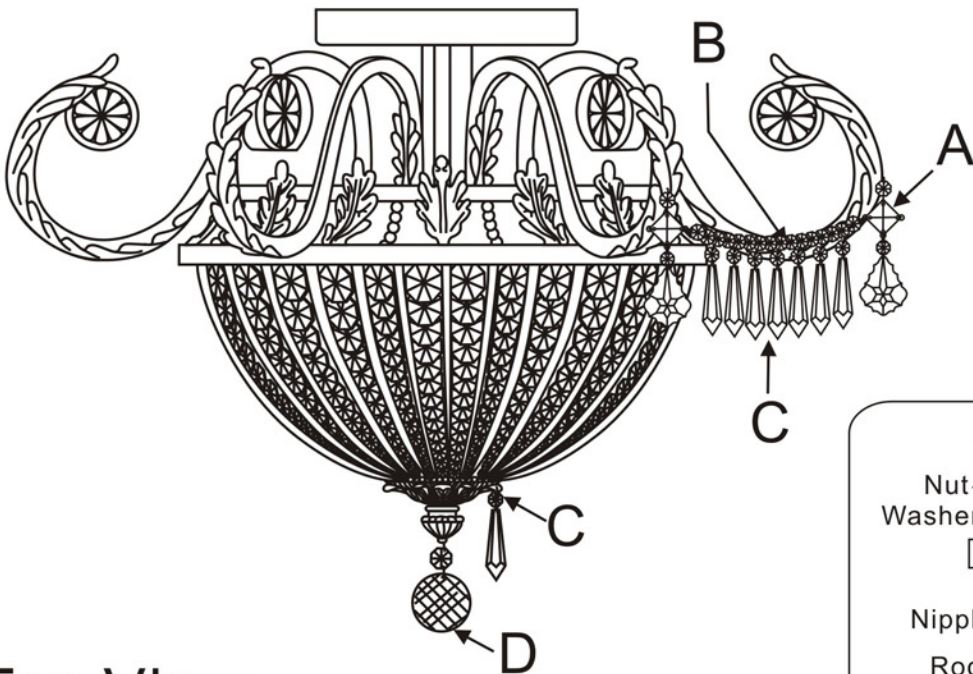

## MODEL#: 5165 ASSEMBLY AND DRESSING INSTRUCTIONS

**WARNING:**

Electrical Danger      Turn Power Off

All electrical components must be installed by a licensed electrician in accordance with the National Electric Code and the appropriate local electrical codes.

You will need 6 - Cand. Bulb  
 40 Watts Recommended  
 60 Watts Max  
 Bulb not included.

Top View

- A = (14mm+18mm+14mm+63mm) \* 6sets
- B = (14mm \* 16pcs + C \* 7pcs) \* 6sets
- C = (14mm+38mm) \* 66pcs
- D = (14mm+40mm) \* 1set