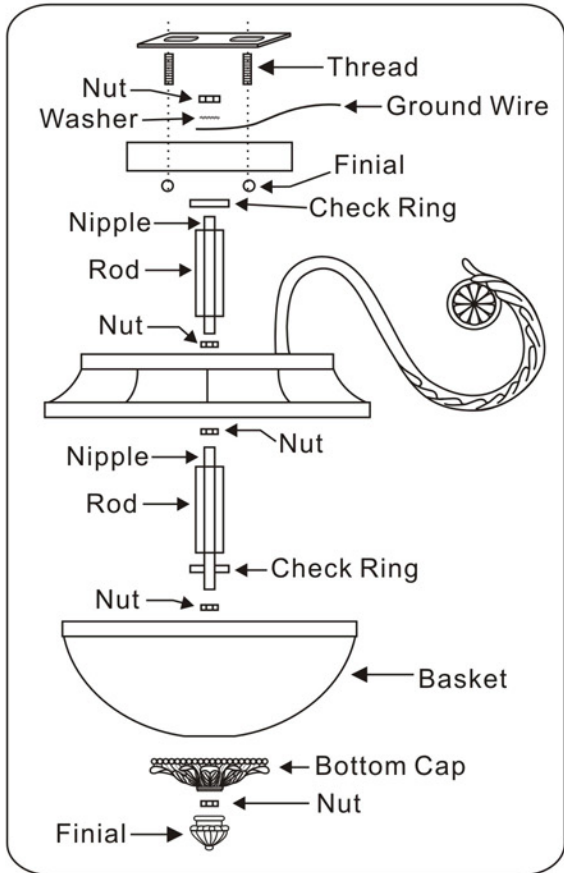

## MODEL#: 5165 ASSEMBLY AND DRESSING INSTRUCTIONS

**WARNING:**

Electrical Danger      Turn Power Off

All electrical components must be installed by a licensed electrician in accordance with the National Electric Code and the appropriate local electrical codes.

You will need 6 - Cand. Bulb  
 40 Watts Recommended  
 60 Watts Max  
 Bulb not included.

Top View

- A = (14mm+18mm+14mm+63mm) \* 6sets
- B = (14mm \* 16pcs + C \* 7pcs) \* 6sets
- C = (14mm+38mm) \* 66pcs
- D = (14mm+40mm) \* 1set