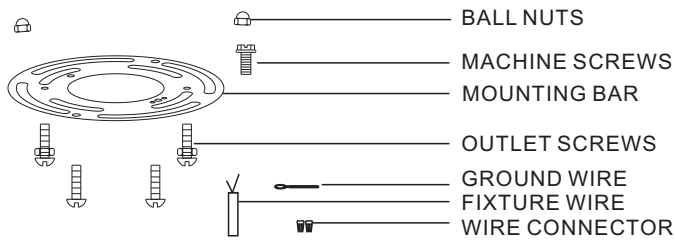

All electrical components must be installed by a licensed electrician in accordance with the National Electric Code and the appropriate local electrical codes.

You will need 2- Cand. Bulb
 40 Watts Recommended
 60 Watts Max
 Bulb not included.