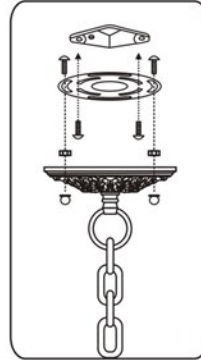

## MODEL#:4439-AB-GT-MWP ASSEMBLY AND DRESSING INSTRUCTIONS

For Ceiling

For Hanging

**WARNING:**

Electrical Danger Turn Power Off

All electrical components must be installed by a licensed electrician in accordance with the National Electric Code and the appropriate local electrical codes.

G= (14mm\*2+50mm)\*24sets

H= (14mm\*4)\*12sets

I= (14mm\*6)\*12sets

J= (14mm\*8)\*12sets

K= (14mm\*4+40mm)\*1pc