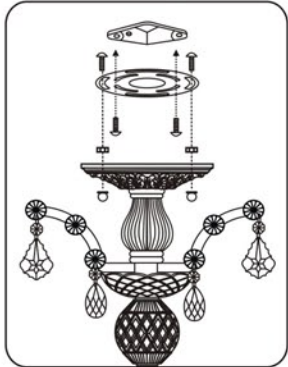

## MODEL#:4439-AB-GT-MWP ASSEMBLY AND DRESSING INSTRUCTIONS

For Ceiling

For Hanging

**WARNING:**

Electrical Danger Turn Power Off

All electrical components must be installed by a licensed electrician in accordance with the National Electric Code and the appropriate local electrical codes.