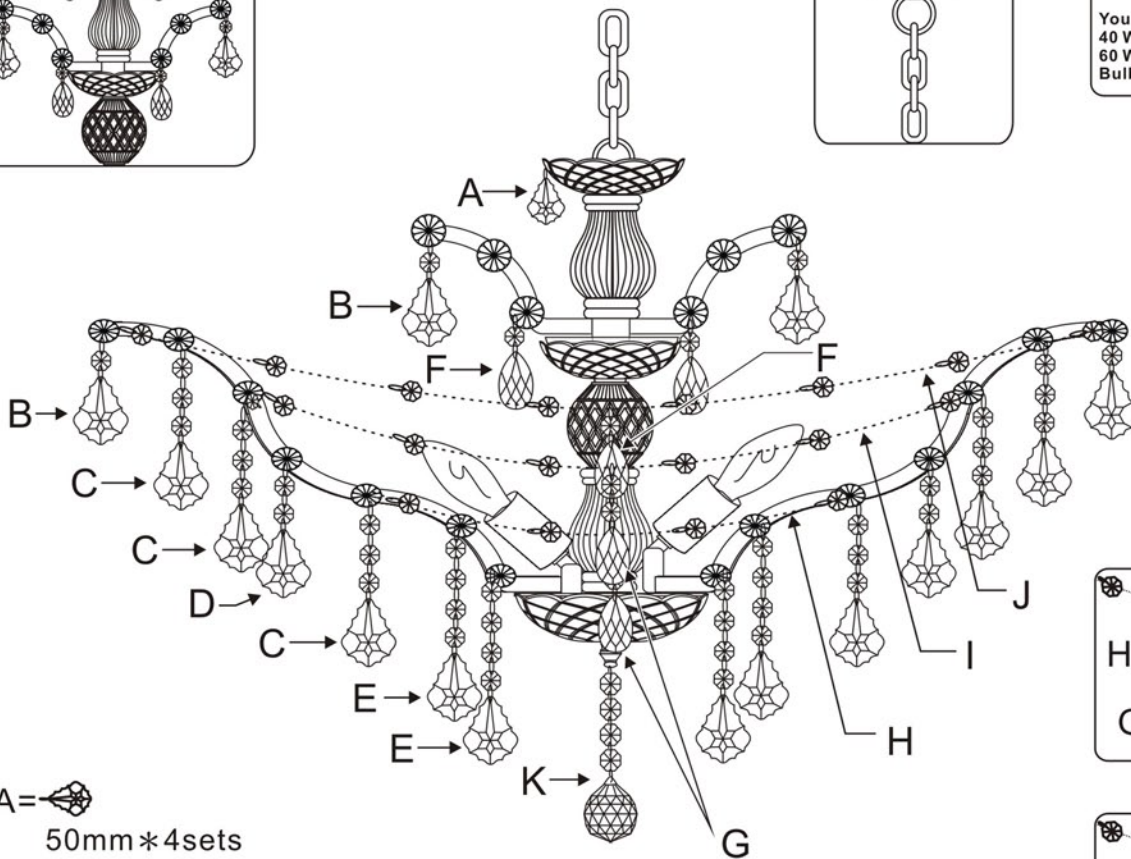

## MODEL#:4439-AB-GT-MWP ASSEMBLY AND DRESSING INSTRUCTIONS

For Ceiling

For Hanging

**WARNING:**

Electrical Danger Turn Power Off

All electrical components must be installed by a licensed electrician in accordance with the National Electric Code and the appropriate local electrical codes.

You will need 6 - Cand.Bulb  
40 Watts Recommended  
60 Watts Max  
Bulb not included.

A= 50mm\*4sets

B= (14mm+63mm)\*18sets

C= (14mm\*3+63mm)\*36sets

D= (14mm\*2+63mm)\*12sets

E= (14mm\*4+63mm)\*24sets

F= (14mm+50mm)\*18sets

G= (14mm\*2+50mm)\*24sets

H= (14mm\*4)\*12sets

I= (14mm\*6)\*12sets

J= (14mm\*8)\*12sets

K= (14mm\*4+40mm)\*1pc