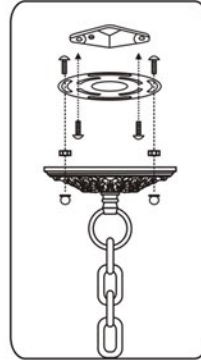

CRYST RAMA

1958

95 Cantiague Rock Road, Westbury NY 11590

ph:516.931.9090 fax: 516. 931.1254

info@crystorama.com www.crystorama.com

MODEL#:4439-AB-GT-MWP ASSEMBLY AND DRESSING INSTRUCTIONS

For Ceiling

For Hanging

WARNING:

Electrical Danger Turn Power Off

All electrical components must be installed by a licensed electrician in accordance with the National Electric Code and the appropriate local electrical codes.

You will need 6 - Cand.Bulb
40 Watts Recommended
60 Watts Max
Bulb not included.

A= 50mm*4sets

B= (14mm+63mm)*18sets

C= (14mm*3+63mm)*36sets

D= (14mm*2+63mm)*12sets

E= (14mm*4+63mm)*24sets

F= (14mm+50mm)*18sets

G= (14mm*2+50mm)*24sets

H= (14mm*4)*12sets

I= (14mm*6)*12sets

J= (14mm*8)*12sets

K= (14mm*4+40mm)*1pc