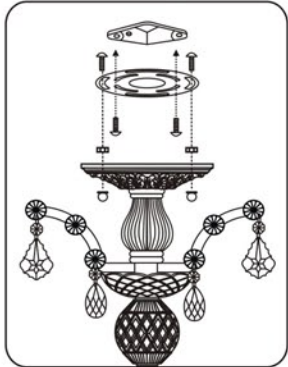

CRYST RAMA

1958

95 Cantiague Rock Road, Westbury NY 11590

ph:516.931.9090 fax: 516. 931.1254

info@crystorama.com www.crystorama.com

MODEL#:4439-AB-GT-MWP ASSEMBLY AND DRESSING INSTRUCTIONS

For Ceiling

For Hanging

WARNING:

Electrical Danger Turn Power Off

All electrical components must be installed by a licensed electrician in accordance with the National Electric Code and the appropriate local electrical codes.

You will need 6 - Cand.Bulb
40 Watts Recommended
60 Watts Max
Bulb not included.

A= 50mm*4sets

B= (14mm+63mm)*18sets

C= (14mm*3+63mm)*36sets

D= (14mm*2+63mm)*12sets

E= (14mm*4+63mm)*24sets

F= (14mm+50mm)*18sets

G= (14mm*2+50mm)*24sets

H= (14mm*4)*12sets

I= (14mm*6)*12sets

J= (14mm*8)*12sets

K= (14mm*4+40mm)*1pc