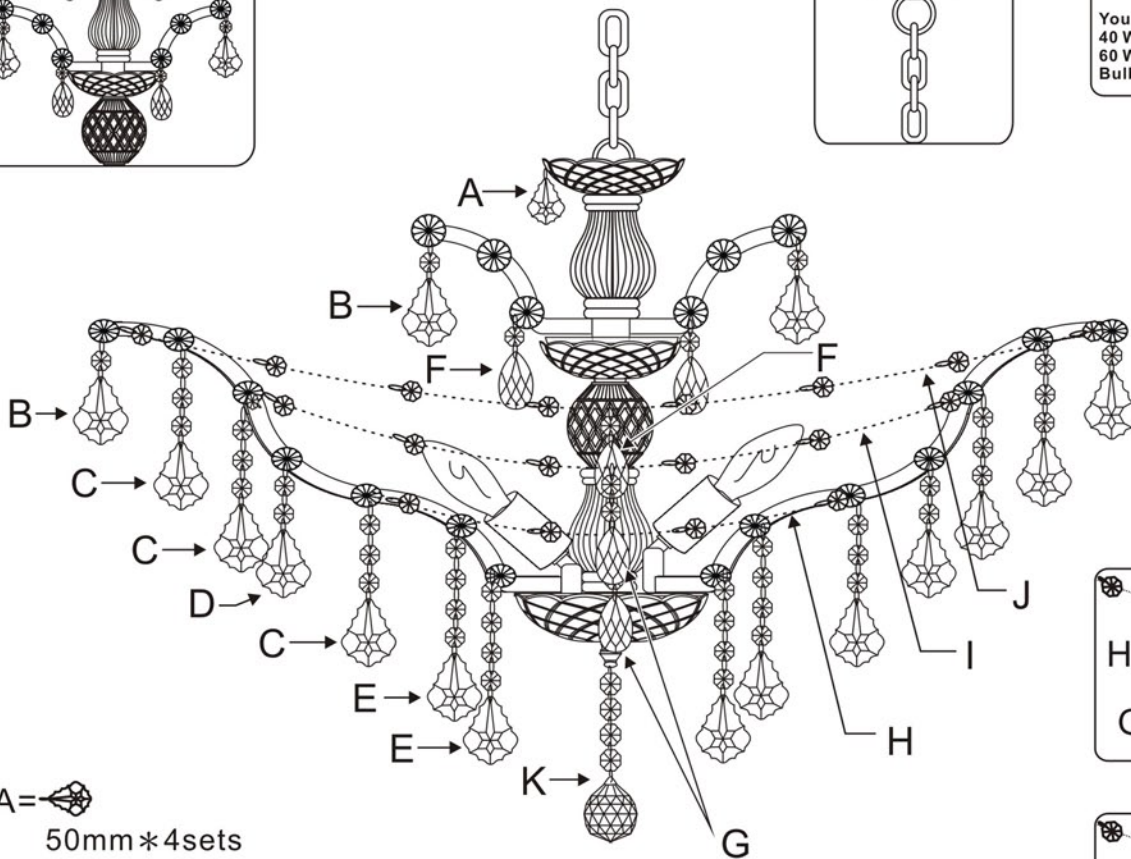

CRYST RAMA

1958

95 Cantiague Rock Road, Westbury NY 11590

ph:516.931.9090 fax: 516. 931.1254

info@crystorama.com www.crystorama.com

MODEL#:4439-AB-GT-MWP ASSEMBLY AND DRESSING INSTRUCTIONS

For Ceiling

For Hanging

WARNING:

Electrical Danger Turn Power Off

All electrical components must be installed by a licensed electrician in accordance with the National Electric Code and the appropriate local electrical codes.

You will need 6 - Cand.Bulb
40 Watts Recommended
60 Watts Max
Bulb not included.

A= 50mm*4sets

B= (14mm+63mm)*18sets

C= (14mm*3+63mm)*36sets

D= (14mm*2+63mm)*12sets

E= (14mm*4+63mm)*24sets

F= (14mm+50mm)*18sets

G= (14mm*2+50mm)*24sets

H= (14mm*4)*12sets

I= (14mm*6)*12sets

J= (14mm*8)*12sets

K= (14mm*4+40mm)*1pc