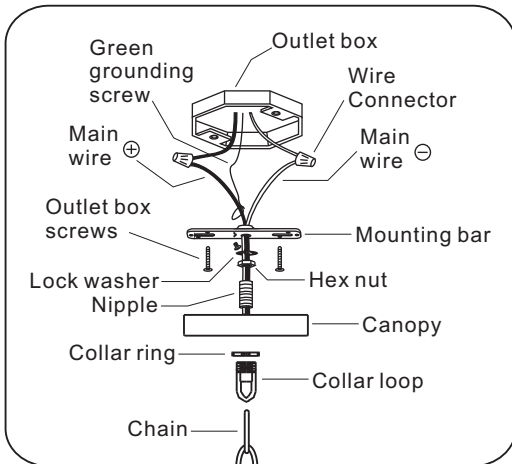

For Hanging