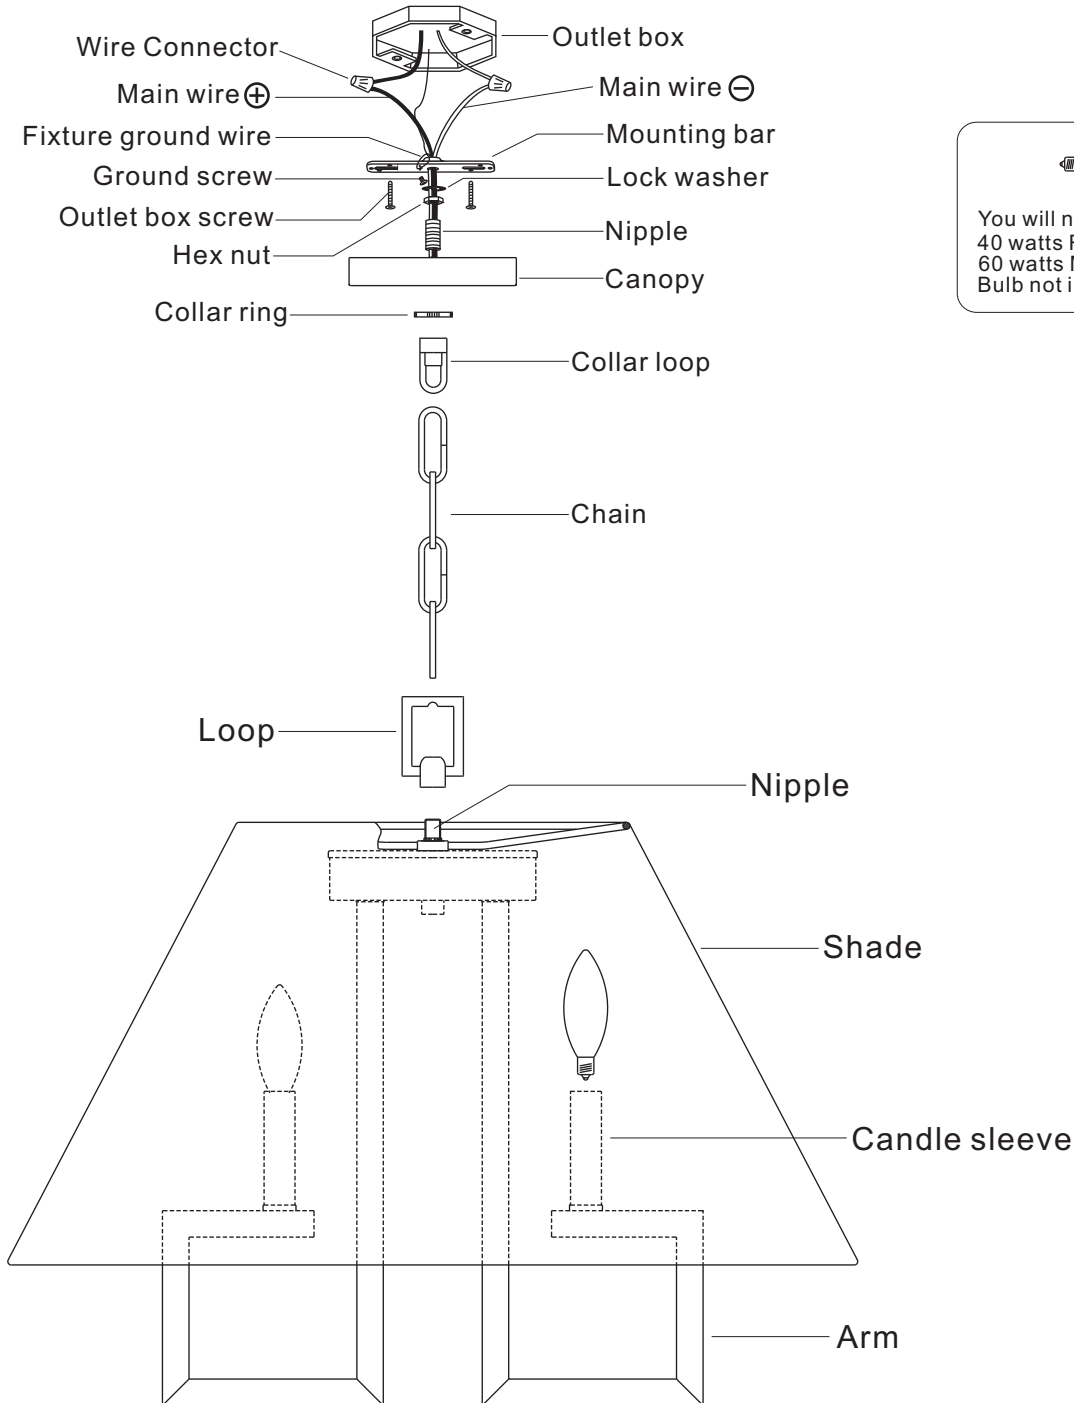

TURN OFF THE POWER AT THE MAIN FUSE OR CIRCUIT BREAKER BOX BEFORE STARTING INSTALLATION

  
 You will need 6-Cand.BULB  
 40 watts Recommended  
 60 watts Max  
 Bulb not included