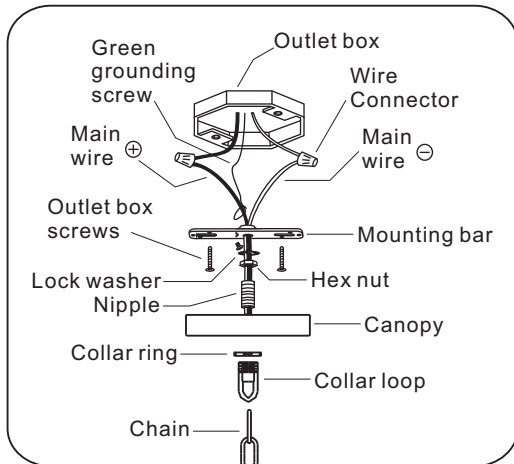

CRYSTORAMA

95 Cantiague Rock Road, Westbury NY 11590
 ph:516.931.9090 fax:516.931.1254
 info@crystorama.com www.crystorama.com

MODEL#: 2255-PN ASSEMBLY AND DRESSING INSTRUCTIONS

IMPORTANT

TURN OFF THE POWER AT THE MAIN FUSE OR CIRCUIT BREAKER BOX BEFORE STARTING INSTALLATION

You will need 5-Cand. BULB
 40 watts Recommended
 60 watts Max
 Bulb not included

For Hanging

For Ceiling