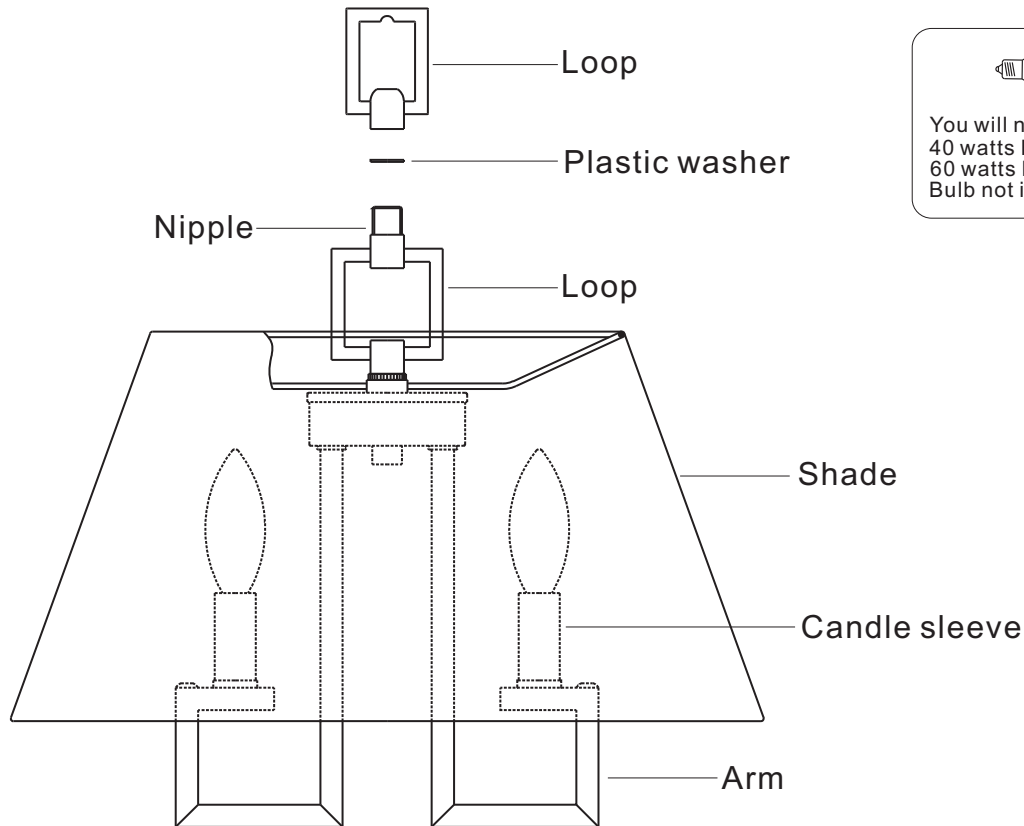

CRYSTORAMA

95 Cantiague Rock Road, Westbury NY 11590
 ph:516.931.9090 fax:516.931.1254
 info@crystorama.com www.crystorama.com

MODEL#: 2255-PN ASSEMBLY AND DRESSING INSTRUCTIONS

IMPORTANT

TURN OFF THE POWER AT THE MAIN FUSE OR CIRCUIT BREAKER BOX BEFORE STARTING INSTALLATION

You will need 5-Cand. BULB
 40 watts Recommended
 60 watts Max
 Bulb not included

For Hanging

For Ceiling