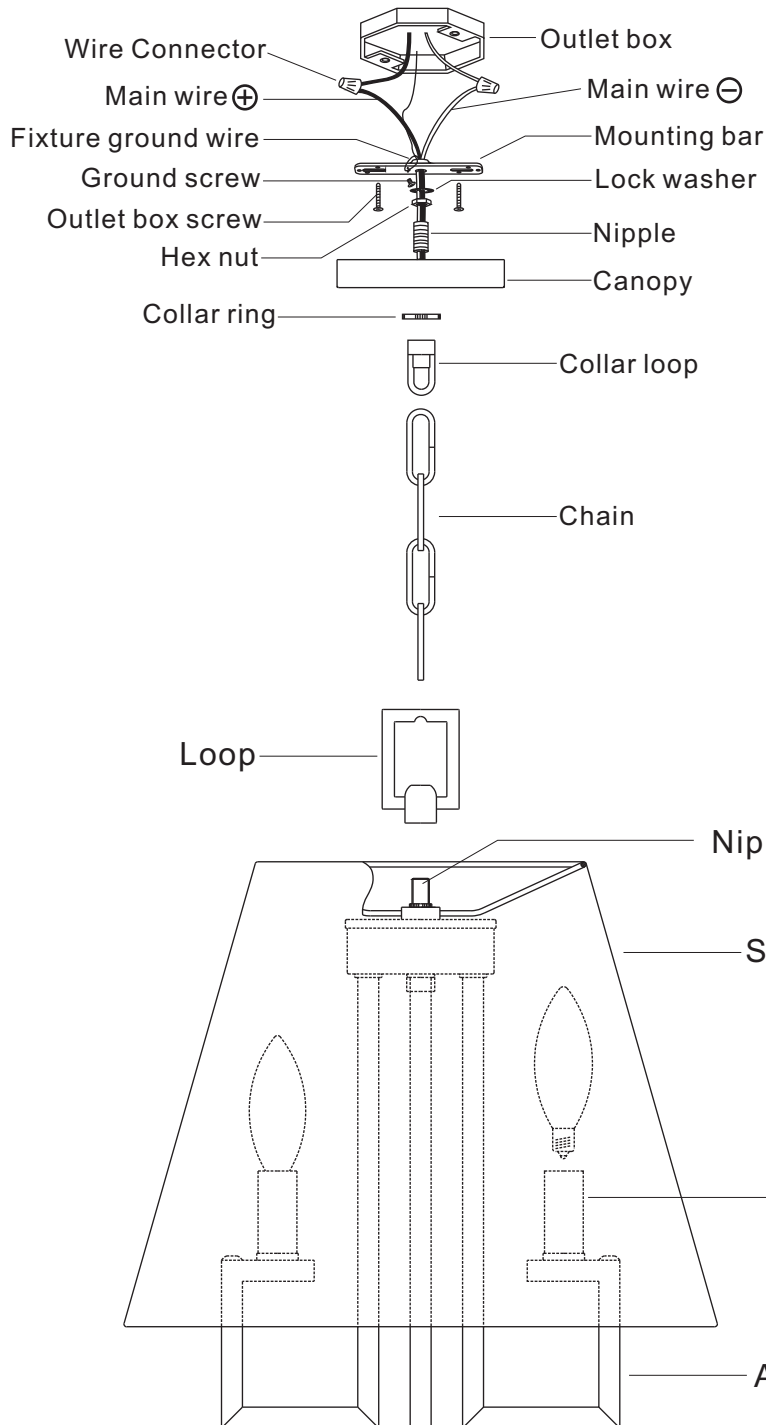

CRYSTORAMA

1958

95 Cantiague Rock Road, Westbury NY 11590
ph:516.931.9090 fax:516.931.1254
info@crystorama.com www.crystorama.com

MODEL#: 2254-PN ASSEMBLY AND DRESSING INSTRUCTIONS

IMPORTANT

TURN OFF THE POWER AT THE MAIN FUSE OR CIRCUIT BREAKER BOX BEFORE STARTING INSTALLATION

You will need 4-Cand. BULB
40 watts Recommended
60 watts Max
Bulb not included