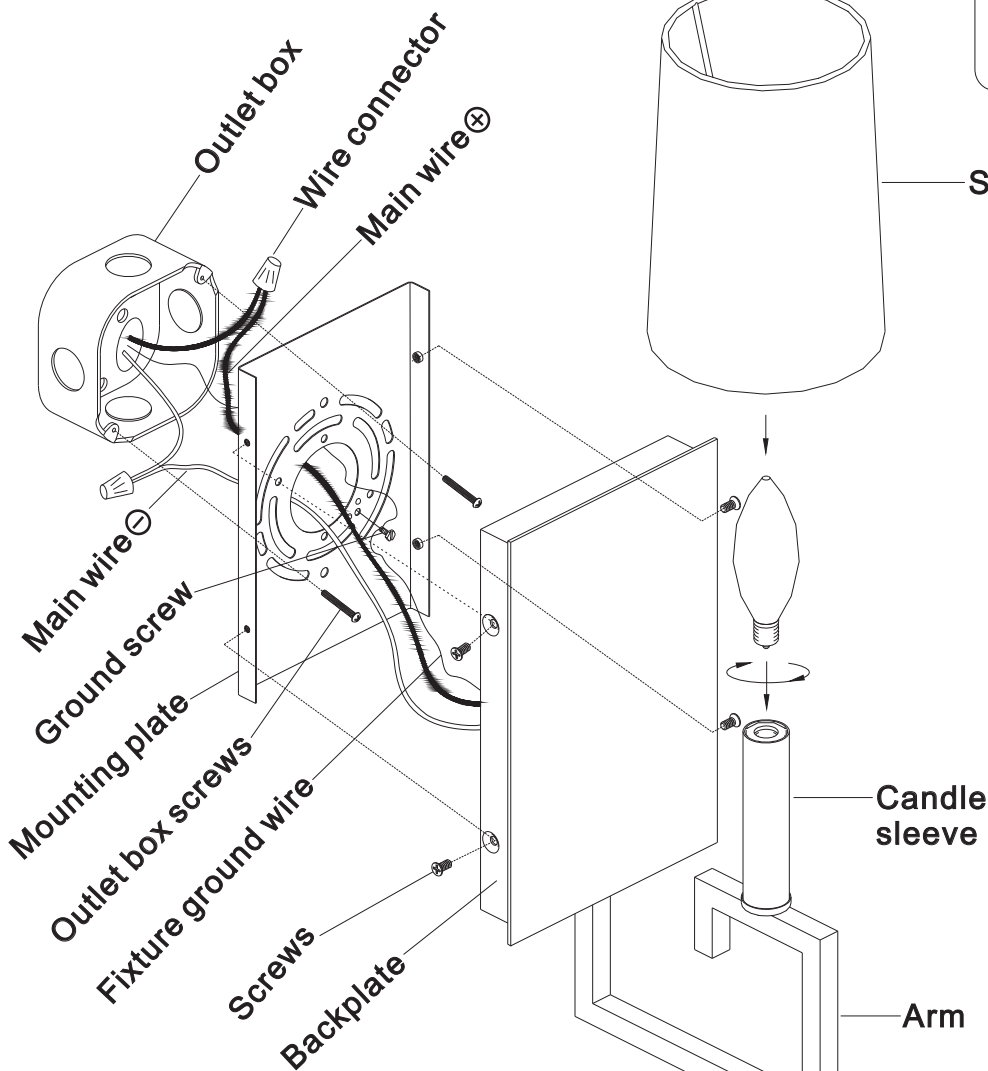

CRYSTORAMA

1958

95 Cantiague Rock Road, Westbury NY 11590
ph:516.931.9090 fax:516.931.1254
info@crystorama.com www.crystorama.com

MODEL#: 2251-PN ASSEMBLY AND DRESSING INSTRUCTIONS

IMPORTANT

TURN OFF THE POWER AT THE MAIN FUSE OR CIRCUIT BREAKER BOX BEFORE STARTING INSTALLATION

You will need 1-Cand.BULB
40 watts Recommended
60 watts Max
Bulb not included

2015-07