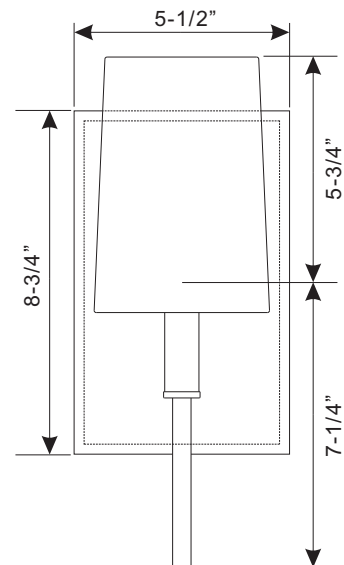

CRYSTORAMA

1958

95 Cantiague Rock Road, Westbury NY 11590
ph:516.931.9090 fax:516.931.1254
info@crystorama.com www.crystorama.com

MODEL#: 2251-PN ASSEMBLY AND DRESSING INSTRUCTIONS

IMPORTANT

TURN OFF THE POWER AT THE MAIN FUSE OR CIRCUIT BREAKER BOX BEFORE STARTING INSTALLATION

You will need 1-Cand.BULB
40 watts Recommended
60 watts Max
Bulb not included

2015-07