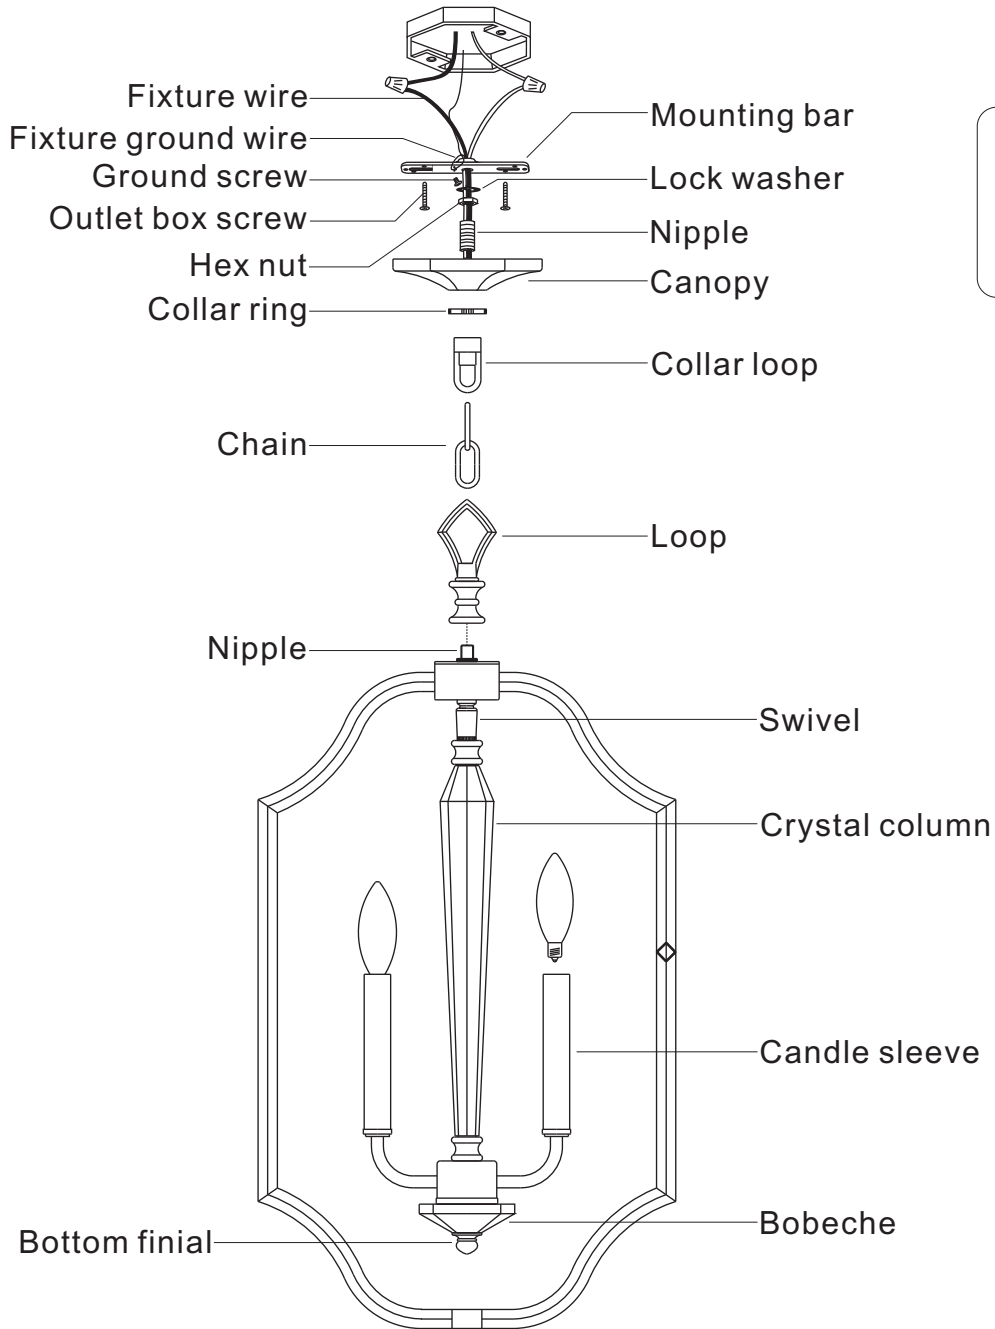

CRYSTORAMA

1958

95 Cantiague Rock Road, Westbury NY 11590
 ph:516.931.9090 fax:516.931.1254
 info@crystorama.com www.crystorama.com

MODEL#: 2235-PW ASSEMBLY AND DRESSING INSTRUCTIONS

IMPORTANT

TURN OFF THE POWER AT THE MAIN FUSE OR CIRCUIT BREAKER BOX BEFORE STARTING INSTALLATION

You will need 4-Cand.BULB
 40 watts Recommended
 60 watts Max
 Bulb not included