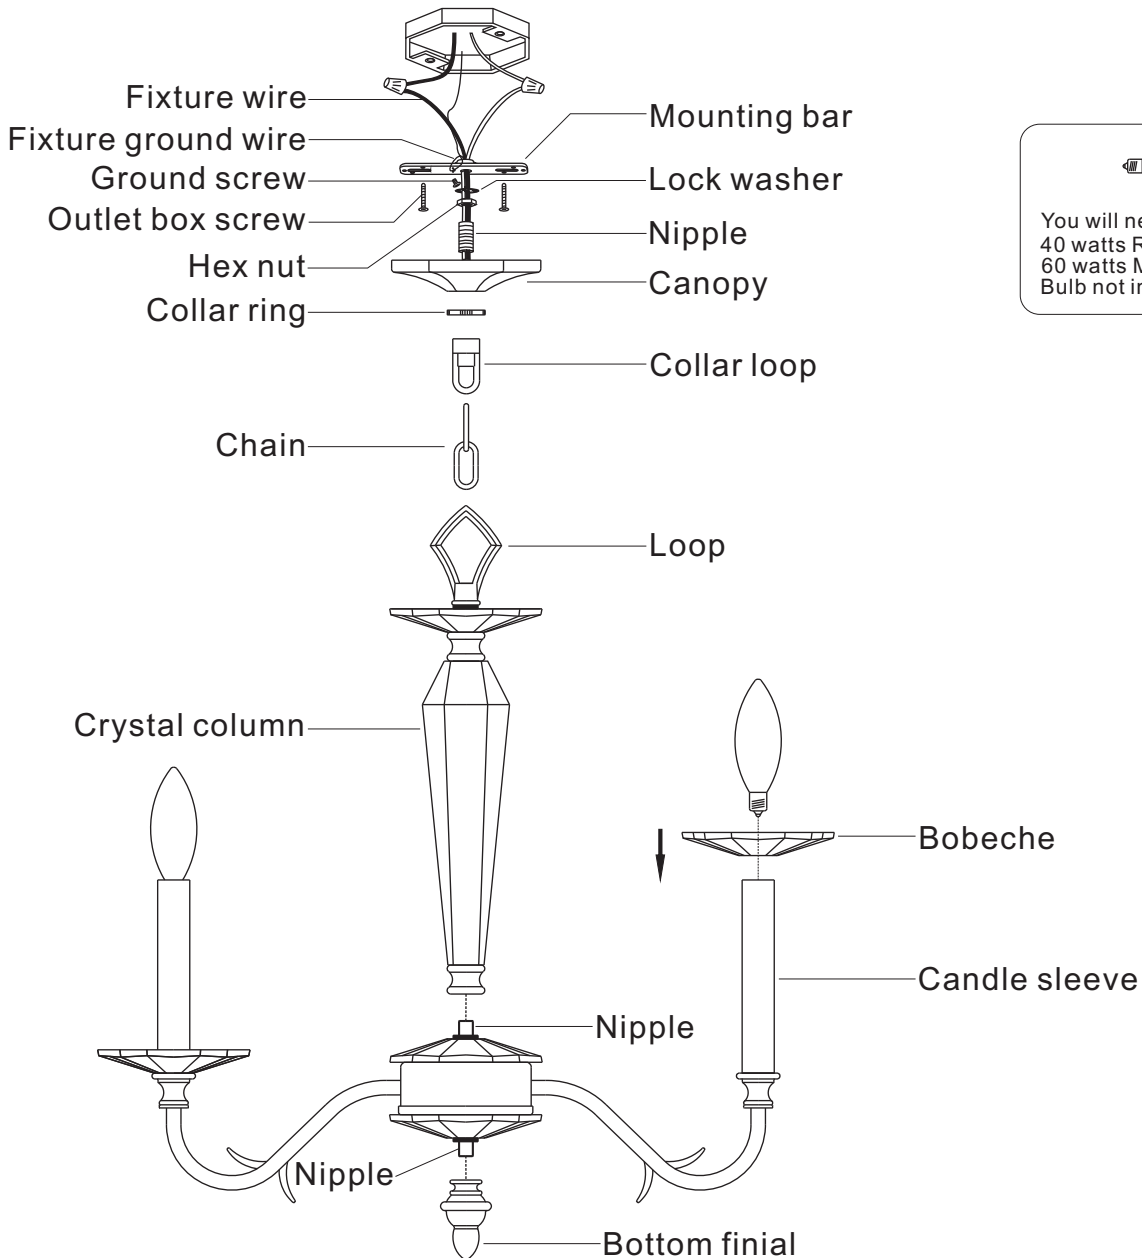

CRYSTORAMA

1958

95 Cantiague Rock Road, Westbury NY 11590
 ph:516.931.9090 fax:516.931.1254
 info@crystorama.com www.crystorama.com

MODEL#: 2234-PW ASSEMBLY AND DRESSING INSTRUCTIONS

IMPORTANT

TURN OFF THE POWER AT THE MAIN FUSE OR CIRCUIT BREAKER BOX BEFORE STARTING INSTALLATION

You will need 4-Cand.BULB
 40 watts Recommended
 60 watts Max
 Bulb not included