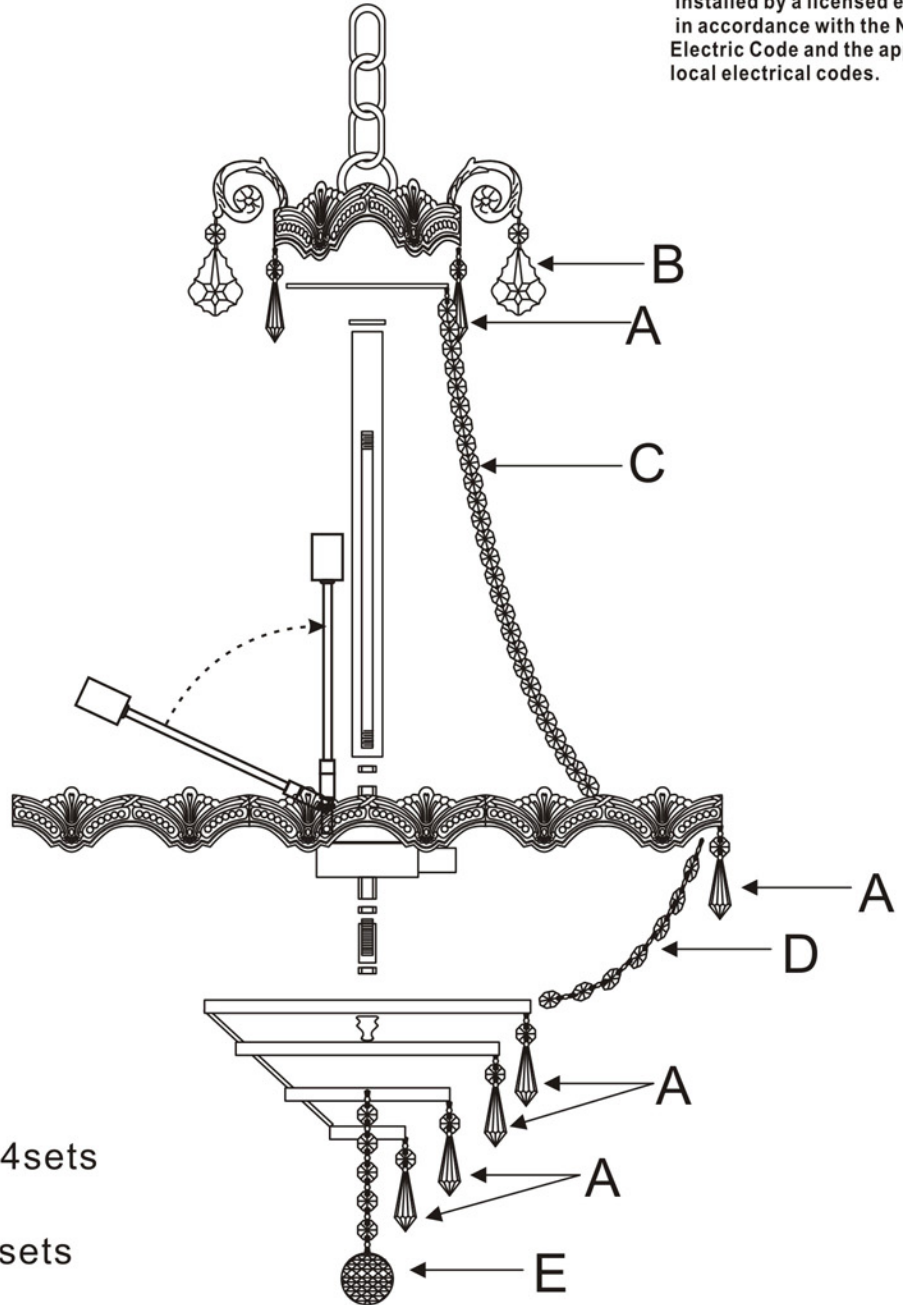

All electrical components must be installed by a licensed electrician in accordance with the National Electric Code and the appropriate local electrical codes.

A=  (14mm+38mm)X254sets

B=  (14mm+76mm)X5sets

C=  (14mmX27)X25sets

D=  (28mm+26mm+24mm+20mm
+18mm+16mm)X50sets

E=  (14mmX5+40mm)X1pc

You will need 8- Cand. Bulb
40 Watts Recommended
60 Watts Max
Bulb not included.