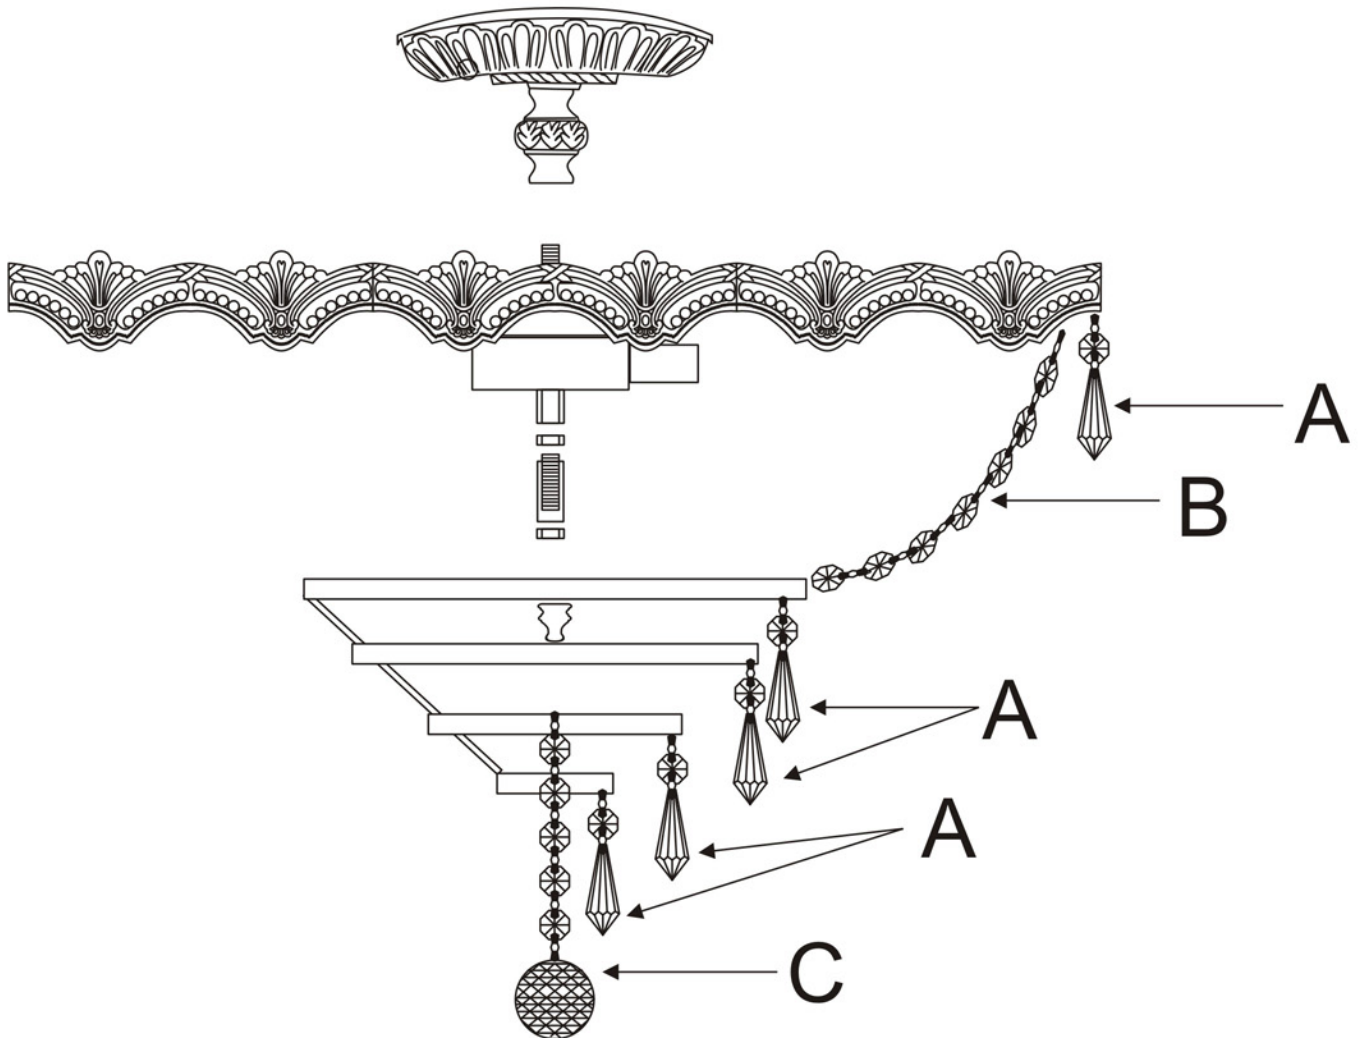

1958

CRYSTORAMA

LIGHTING GROUP

95 Cantiague Rock Road Westbury, NY 11590 Tel:(516) 931-9090 Fax:(516) 931-1254 www.crystorama.com

MODEL#:1485 ASSEMBLY AND DRESSING INSTRUCTIONS

WARNING:

Electrical Danger Turn Power Off

All electrical components must be installed by a licensed electrician in accordance with the National Electric Code and the appropriate local electrical codes.

A=  (14mm+38mm)X224sets

B=  (28mm+26mm+24mm+20mm +18mm+16mm)X50sets

C=  (14mmX5+40mm)X1pc

You will need 5 - Cand. Bulb
40 Watts Recommended
60 Watts Max
Bulb not included.