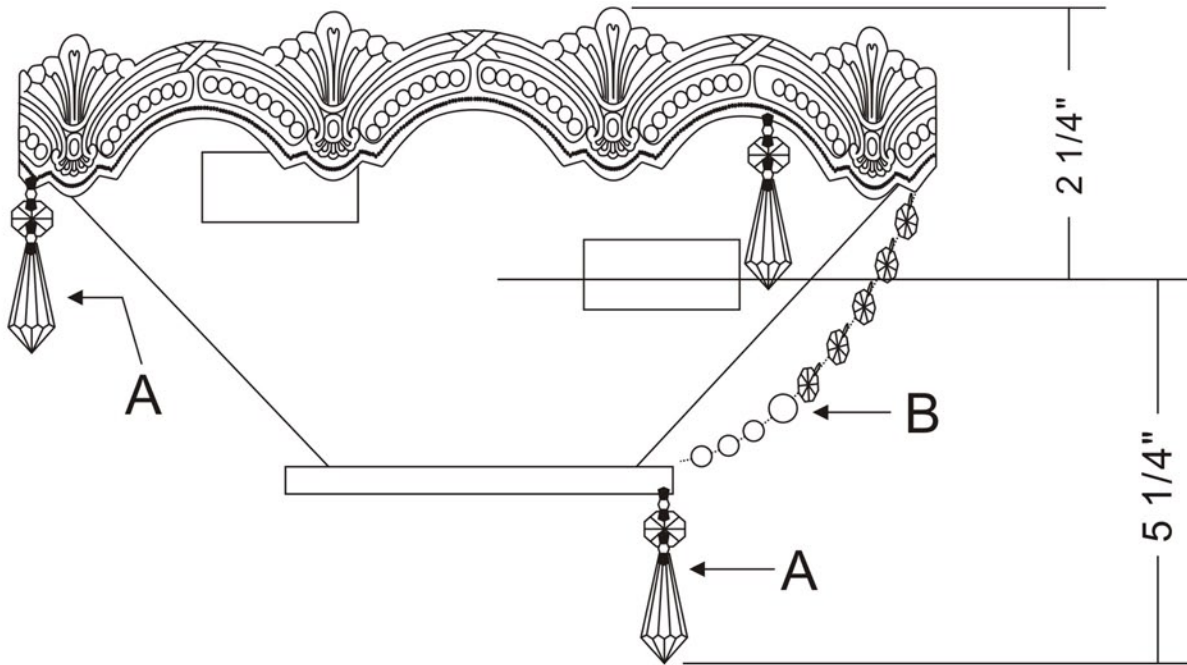

# CRYST RAMA

1958

95 Cantiague Rock Road, Westbury NY 11590

ph:516.931.9090 fax: 516. 931.1254

info@crystorama.com www.crystorama.com

**MODEL#:1480**

**ASSEMBLY AND DRESSING INSTRUCTIONS**

All electrical components must be installed by a licensed electrician in accordance with the National Electric Code and the appropriate local electrical codes.

## Side View

You will need 2 - Cand. Bulb  
40 Watts Recommended  
60 Watts Max  
Bulb not included.

A = (14mm+38mm)X29sets

B = (12mmX5+8mm+6mmX3)X22sets