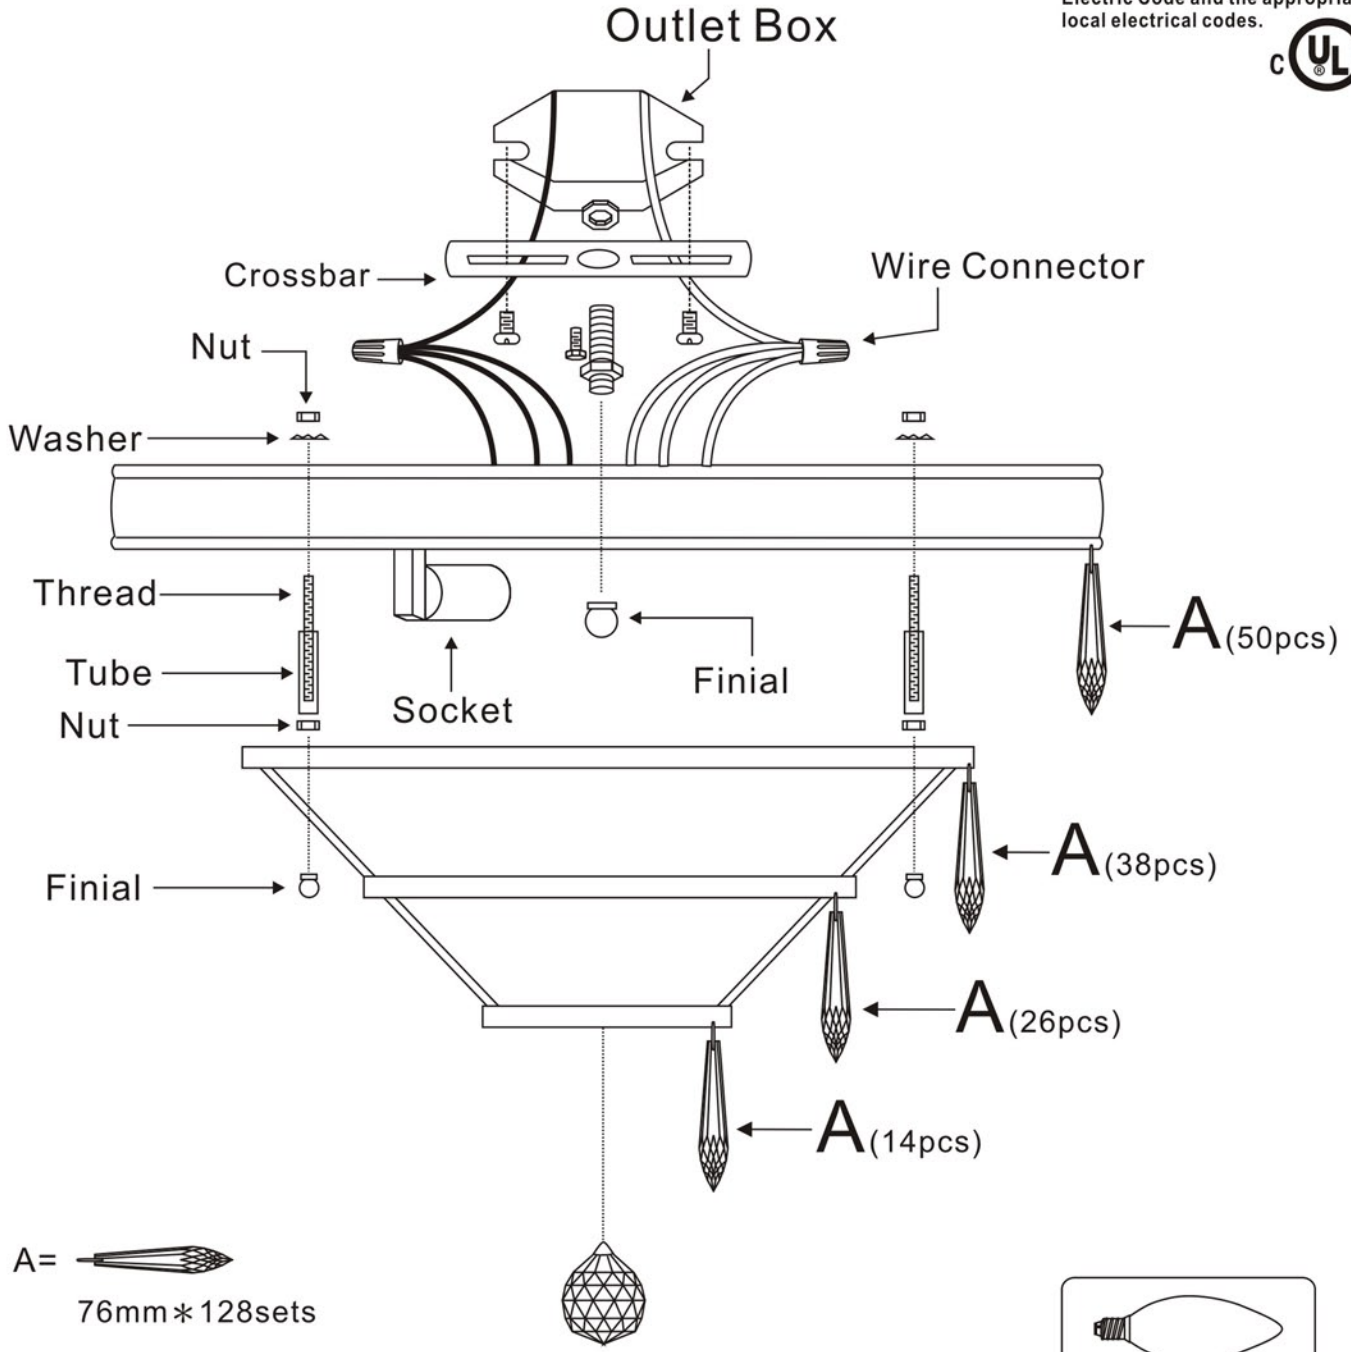

## MODEL#:125 ASSEMBLY AND DRESSING INSTRUCTIONS

**WARNING:**

Electrical Danger Turn Power Off

All electrical components must be installed by a licensed electrician in accordance with the National Electric Code and the appropriate local electrical codes.

A=  76mm \* 128sets

B=  30mm \* 1sets

You will need 3 - Cand. Bulb  
 40 Watts Recommended  
 60 Watts Max  
 Bulb not included.