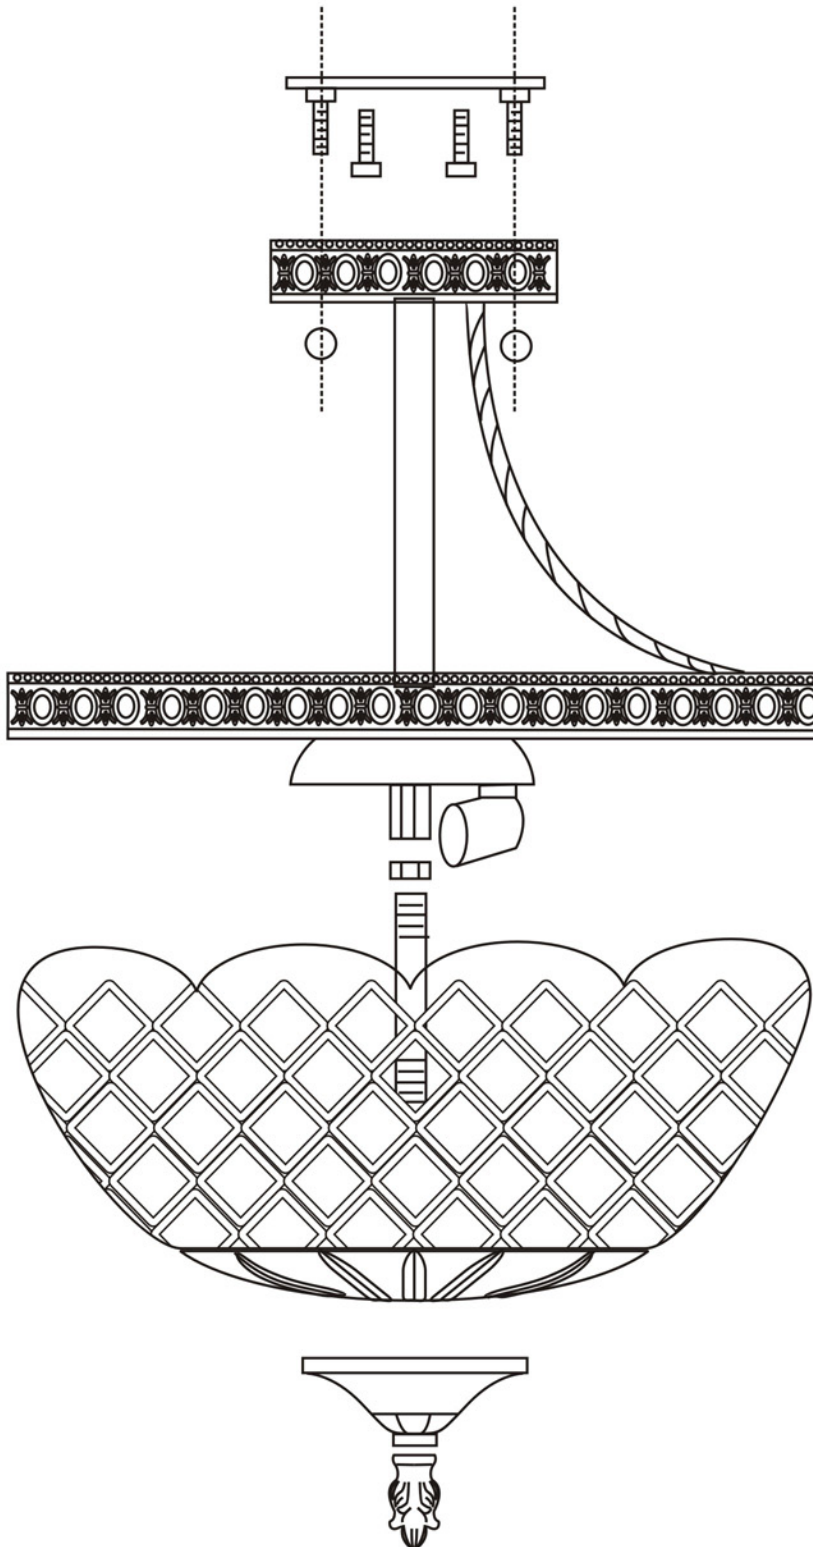

1958

CRYSTORAMA

LIGHTING GROUP

95 Cantiague Rock Road Westbury, NY 11590 Tel:(516) 931-9090 Fax:(516) 931-1254 www.crystorama.com

MODEL#:118 -8 ASSEMBLY INSTRUCTIONS

All electrical components must be installed by a licensed electrician in accordance with the National Electric Code and the appropriate local electrical codes.

You will need 2 - Cand. Bulb
40 Watts Recommended
60 Watts Max
Bulb not included.